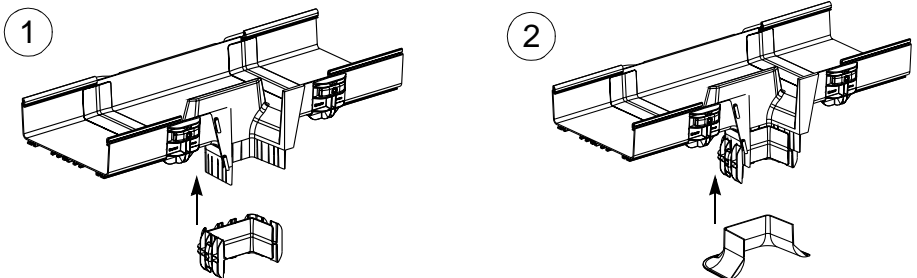

**FIBER-RUNNER™**

6x4 AND 12x4 3-SIDED TRUMPET FITTINGS

Part Numbers: FRTR6X4, FRTR12X4

**FRTR6X4 INSTALLATION INSTRUCTIONS**

©Panduit Corp. 2000

Made in U.S.A.

FRTR6X4

**FIBERRUNNER™ 12x4 VERTICAL TEE FITTING APPLICATION**