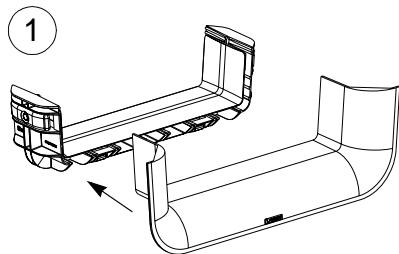

FRTR12X4 INSTALLATION INSTRUCTIONS

FIBERRUNNER™ 12x4 FITTING APPLICATION

For Technical Assistance call: 888-506-5400, Ext. 8287

17301 Ridgeland Avenue
Tinley Park, IL 60477-3091
Phone: 888-506-5400, Ext. 8287
FAX: 815-836-1811

Instruction Sheet RW139