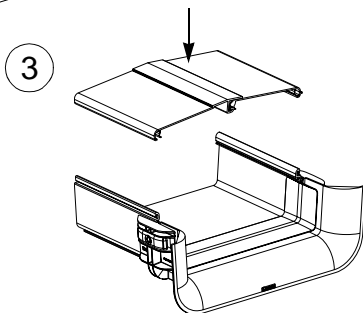

FRTR12X4 INSTALLATION INSTRUCTIONS

FIBERRUNNER™ 12x4 FITTING APPLICATION

For Technical Assistance call: 888-506-5400, Ext. 8287

17301 Ridgeland Avenue
Tinley Park, IL 60477-3091
Phone: 888-506-5400, Ext. 8287
FAX: 815-836-1811

Instruction Sheet RW139