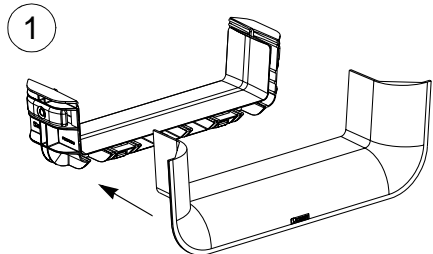

FIBERRUNNER™ 12x4 FITTING APPLICATION

For Technical Assistance call: 888-506-5400, Ext. 8287

17301 Ridgeland Avenue
Tinley Park, IL 60477-3091
Phone: 888-506-5400, Ext. 8287
FAX: 815-836-1811

Instruction Sheet RW139