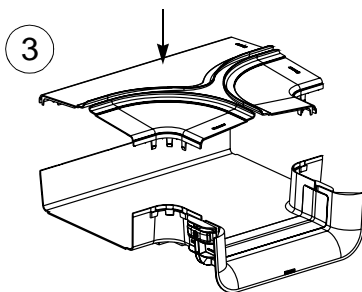

FIBERRUNNER™ 12x4 FITTING APPLICATION

For Technical Assistance call: 888-506-5400, Ext. 8287

17301 Ridgeland Avenue
Tinley Park, IL 60477-3091
Phone: 888-506-5400, Ext. 8287
FAX: 815-836-1811

Instruction Sheet RW139