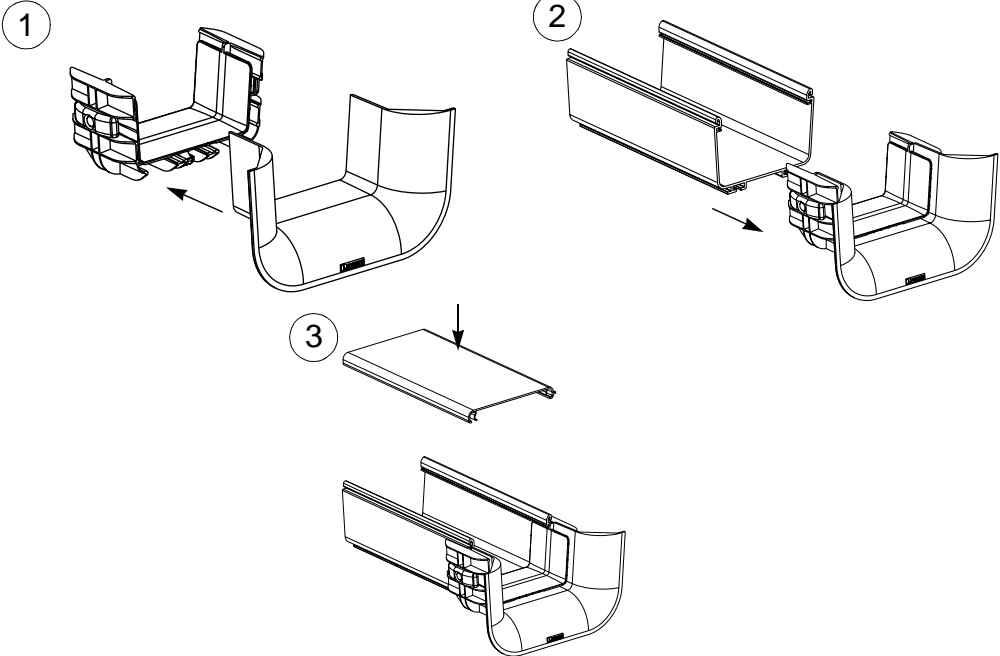

**FIBER-RUNNER™**

6x4 AND 12x4 3-SIDED TRUMPET FITTINGS

Part Numbers: FRTR6X4, FRTR12X4

**FRTR6X4 INSTALLATION INSTRUCTIONS**

©Panduit Corp. 2000

Made in U.S.A.

FRTR6X4

**FIBERRUNNER™ 12x4 VERTICAL TEE FITTING APPLICATION**

# FRTR12X4 INSTALLATION INSTRUCTIONS

FRTR12X4