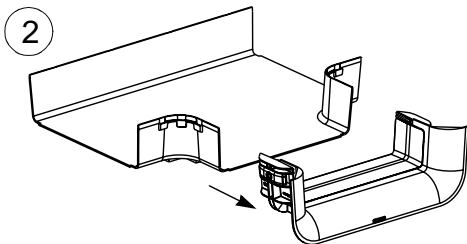

FIBERRUNNER™ 12x4 FITTING APPLICATION

For Technical Assistance call: 888-506-5400, Ext. 8287

17301 Ridgeland Avenue
Tinley Park, IL 60477-3091
Phone: 888-506-5400, Ext. 8287
FAX: 815-836-1811

Instruction Sheet RW139