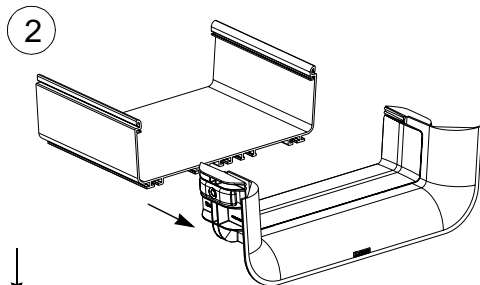

FRTR12X4 INSTALLATION INSTRUCTIONS

FIBERRUNNER™ 12x4 FITTING APPLICATION

For Technical Assistance call: 888-506-5400, Ext. 8287

17301 Ridgeland Avenue
Tinley Park, IL 60477-3091
Phone: 888-506-5400, Ext. 8287
FAX: 815-836-1811

Instruction Sheet RW139