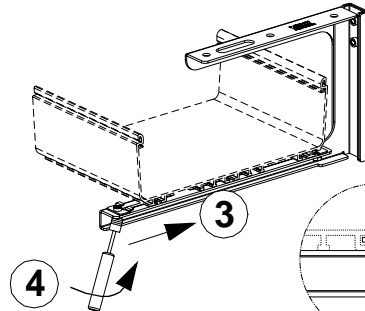

Instruction Sheet RW136C

WORLDWIDE SUBSIDIARIES AND SALES OFFICES

17301 Ridgeland Avenue
Tinley Park, IL.60477-3091
Web Site: www.panduit.com/ncg

RACEWAY SYSTEMS DIVISION

Fax: 866-449-1702
Technical Support: 866-405-6656
Email: netconnsupport@panduit.com