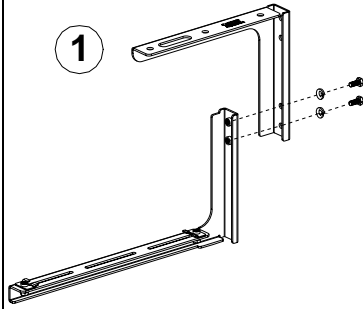

FIBERRUNNER 12x4, 6x4, & 4x4

ADJUSTABLE "C" BRACKETS

Part Numbers: FR12ACB12, FR12ACB58, FR12ACB12M, FR12ACB58M,
FR6ACB12, FR6ACB58, FR6ACB12M, FR6ACB58M

FOR USE WITH PANDUIT
FIBERRUNNER 12x4, 6x4 & 4x4
ROUTING SYSTEMS

INSTALLATION INSTRUCTIONS

Panduit Corp. 2001

Printed in U.S.A.

HIGH POSITION

FR6ACB**

Instruction Sheet RW136C

WORLDWIDE SUBSIDIARIES AND SALES OFFICES

17301 Ridgeland Avenue
Tinley Park, IL.60477-3091
Web Site: www.panduit.com/ncg

RACEWAY SYSTEMS DIVISION

Fax: 866-449-1702
Technical Support: 866-405-6656
Email: netconnsupport@panduit.com