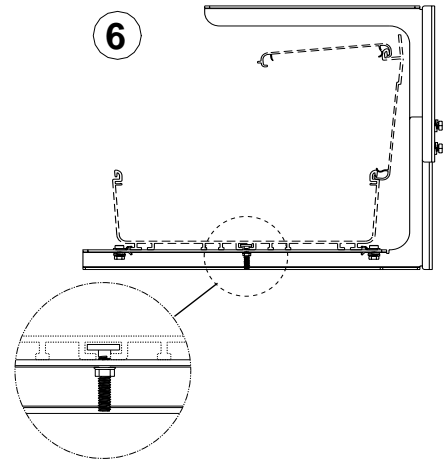

FIBERRUNNER 12x4, 6x4, & 4x4

ADJUSTABLE "C" BRACKETS

Part Numbers: FR12ACB12, FR12ACB58, FR12ACB12M, FR12ACB58M,
FR6ACB12, FR6ACB58, FR6ACB12M, FR6ACB58M

FOR USE WITH PANDUIT
FIBERRUNNER 12x4, 6x4 & 4x4
ROUTING SYSTEMS

INSTALLATION INSTRUCTIONS

Panduit Corp. 2001

Printed in U.S.A.

HIGH POSITION

FR6ACB**

Instruction Sheet RW136C

WORLDWIDE SUBSIDIARIES AND SALES OFFICES

17301 Ridgeland Avenue
Tinley Park, IL.60477-3091
Web Site: www.panduit.com/ncg

RACEWAY SYSTEMS DIVISION

Fax: 866-449-1702
Technical Support: 866-405-6656
Email: netconnsupport@panduit.com