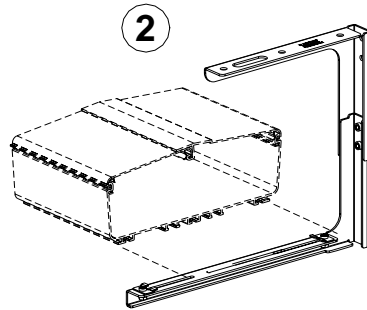

FIBERRUNNER 12x4, 6x4, & 4x4

ADJUSTABLE "C" BRACKETS

Part Numbers: FR12ACB12, FR12ACB58, FR12ACB12M, FR12ACB58M,
FR6ACB12, FR6ACB58, FR6ACB12M, FR6ACB58M

FOR USE WITH PANDUIT
FIBERRUNNER 12x4, 6x4 & 4x4
ROUTING SYSTEMS

INSTALLATION INSTRUCTIONS

Panduit Corp. 2001

Printed in U.S.A.

HIGH POSITION

FR6ACB**

Instruction Sheet RW136C

WORLDWIDE SUBSIDIARIES AND SALES OFFICES

17301 Ridgeland Avenue
Tinley Park, IL.60477-3091
Web Site: www.panduit.com/ncg

RACEWAY SYSTEMS DIVISION

Fax: 866-449-1702
Technical Support: 866-405-6656
Email: netconnsupport@panduit.com