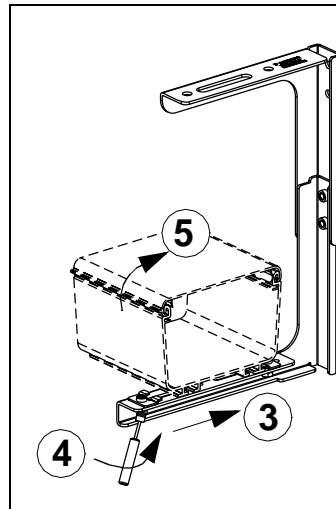

FIBERRUNNER 12x4, 6x4, & 4x4

ADJUSTABLE "C" BRACKETS

Part Numbers: FR12ACB12, FR12ACB58, FR12ACB12M, FR12ACB58M,
FR6ACB12, FR6ACB58, FR6ACB12M, FR6ACB58M

FOR USE WITH PANDUIT
FIBERRUNNER 12x4, 6x4 & 4x4
ROUTING SYSTEMS

INSTALLATION INSTRUCTIONS

Panduit Corp. 2001

Printed in U.S.A.

HIGH POSITION

FR6ACB**

Instruction Sheet RW136C

WORLDWIDE SUBSIDIARIES AND SALES OFFICES

17301 Ridgeland Avenue
Tinley Park, IL.60477-3091
Web Site: www.panduit.com/ncg

RACEWAY SYSTEMS DIVISION

Fax: 866-449-1702
Technical Support: 866-405-6656
Email: netconnsupport@panduit.com