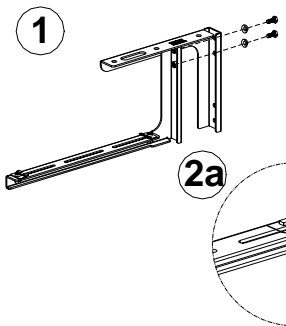

Instruction Sheet RW136C

WORLDWIDE SUBSIDIARIES AND SALES OFFICES

17301 Ridgeland Avenue
Tinley Park, IL.60477-3091
Web Site: www.panduit.com/ncg

RACEWAY SYSTEMS DIVISION

Fax: 866-449-1702
Technical Support: 866-405-6656
Email: netconnsupport@panduit.com