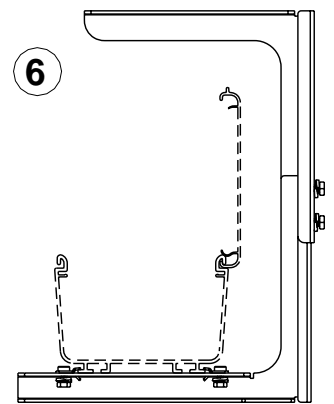

Instruction Sheet RW136C

WORLDWIDE SUBSIDIARIES AND SALES OFFICES

17301 Ridgeland Avenue
Tinley Park, IL.60477-3091
Web Site: www.panduit.com/ncg

RACEWAY SYSTEMS DIVISION

Fax: 866-449-1702
Technical Support: 866-405-6656
Email: netconnsupport@panduit.com