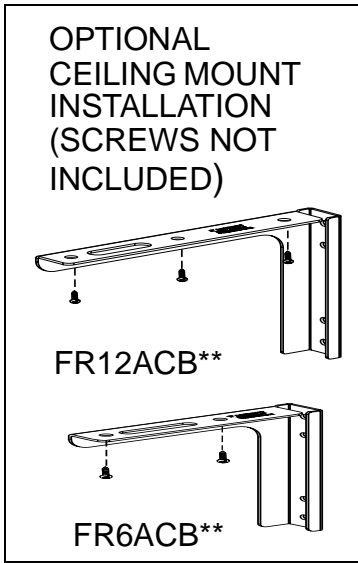

FIBERRUNNER 12x4, 6x4, & 4x4

ADJUSTABLE "C" BRACKETS

Part Numbers: FR12ACB12, FR12ACB58, FR12ACB12M, FR12ACB58M,
FR6ACB12, FR6ACB58, FR6ACB12M, FR6ACB58M

FOR USE WITH PANDUIT
FIBERRUNNER 12x4, 6x4 & 4x4
ROUTING SYSTEMS

INSTALLATION INSTRUCTIONS

Panduit Corp. 2001

Printed in U.S.A.

HIGH POSITION

FR6ACB**

Instruction Sheet RW136C

WORLDWIDE SUBSIDIARIES AND SALES OFFICES

17301 Ridgeland Avenue
Tinley Park, IL.60477-3091
Web Site: www.panduit.com/ncg

RACEWAY SYSTEMS DIVISION

Fax: 866-449-1702
Technical Support: 866-405-6656
Email: netconnsupport@panduit.com