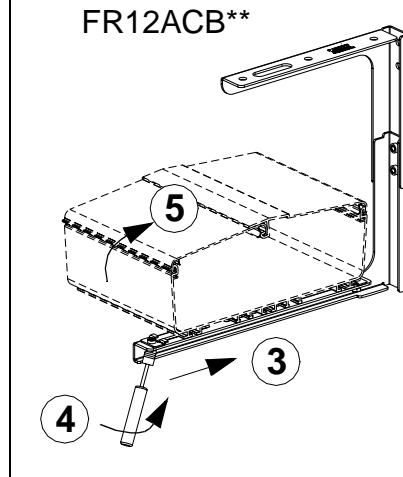

FIBERRUNNER 12x4, 6x4, & 4x4

ADJUSTABLE "C" BRACKETS

Part Numbers: FR12ACB12, FR12ACB58, FR12ACB12M, FR12ACB58M,
FR6ACB12, FR6ACB58, FR6ACB12M, FR6ACB58M

FOR USE WITH PANDUIT
FIBERRUNNER 12x4, 6x4 & 4x4
ROUTING SYSTEMS

INSTALLATION INSTRUCTIONS

Panduit Corp. 2001

Printed in U.S.A.

HIGH POSITION

FR6ACB**

Instruction Sheet RW136C

WORLDWIDE SUBSIDIARIES AND SALES OFFICES

17301 Ridgeland Avenue
Tinley Park, IL.60477-3091
Web Site: www.panduit.com/ncg

RACEWAY SYSTEMS DIVISION

Fax: 866-449-1702
Technical Support: 866-405-6656
Email: netconnsupport@panduit.com