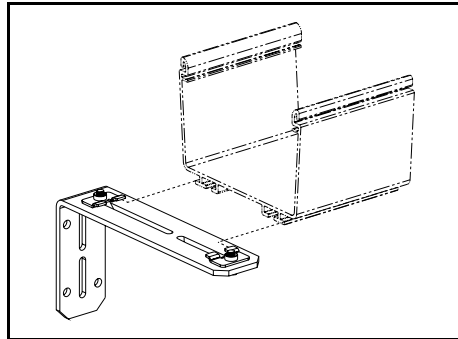

FIBERRUNNER 4x4 & 6x4 QUIKLOCK MOUNTING BRACKETS

FOR USE WITH PANDUIT
FIBERRUNNER 4x4 & 6x4
ROUTING SYSTEMS

Part Numbers: FR6LRB, FR6LB, FR6TRBE58, FR6TRBE12, FR6TRBE58M, FR6TRBE12M, FR6TRBN58, FR6TRBN12, FR6TRBN58M, FR6TRBN12M, FR6USB, FR6CS12, FR6CS12M, FR6CS58, FR6CS58M

INSTALLATION INSTRUCTIONS

Panduit Corp. 2000

Printed in U.S.A.

FR6LB

Instruction Sheet RW108C

WORLDWIDE SUBSIDIARIES AND SALES OFFICES

17301 Ridgeland Avenue
Tinley Park, IL 60477-3091
Web Site: www.panduit.com/ncg

RACEWAY SYSTEMS DIVISION

Fax: 866-449-1702
Technical Support: 866-405-6656
Email: netconnsupport@panduit.com