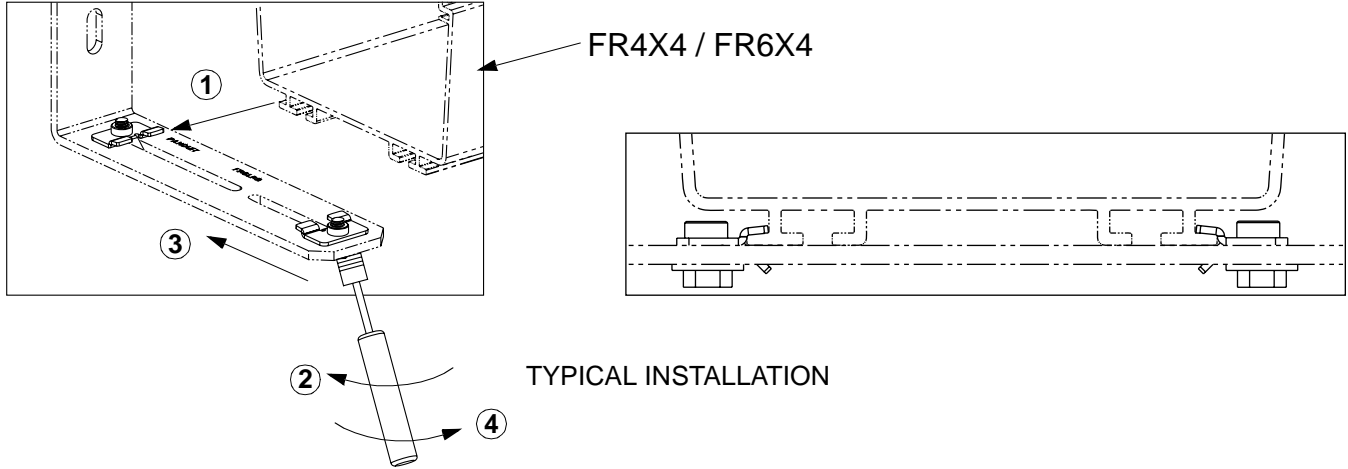

FIBERRUNNER 4x4 & 6x4 QUIKLOCK MOUNTING BRACKETS

FOR USE WITH PANDUIT
FIBERRUNNER 4x4 & 6x4
ROUTING SYSTEMS

Part Numbers: FR6LRB, FR6LB, FR6TRBE58, FR6TRBE12, FR6TRBE58M, FR6TRBE12M, FR6TRBN58, FR6TRBN12, FR6TRBN58M, FR6TRBN12M, FR6USB, FR6CS12, FR6CS12M, FR6CS58, FR6CS58M

INSTALLATION INSTRUCTIONS

Panduit Corp. 2000

Printed in U.S.A.

FR6LRB