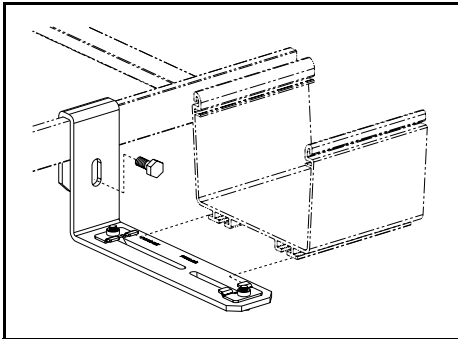

FIBERRUNNER 4x4 & 6x4 QUIKLOCK MOUNTING BRACKETS

FOR USE WITH PANDUIT
FIBERRUNNER 4x4 & 6x4
ROUTING SYSTEMS

Part Numbers: FR6LRB, FR6LB, FR6TRBE58, FR6TRBE12, FR6TRBE58M, FR6TRBE12M, FR6TRBN58, FR6TRBN12, FR6TRBN58M, FR6TRBN12M, FR6USB, FR6CS12, FR6CS12M, FR6CS58, FR6CS58M

INSTALLATION INSTRUCTIONS

Panduit Corp. 2000

Printed in U.S.A.

FR6LRB