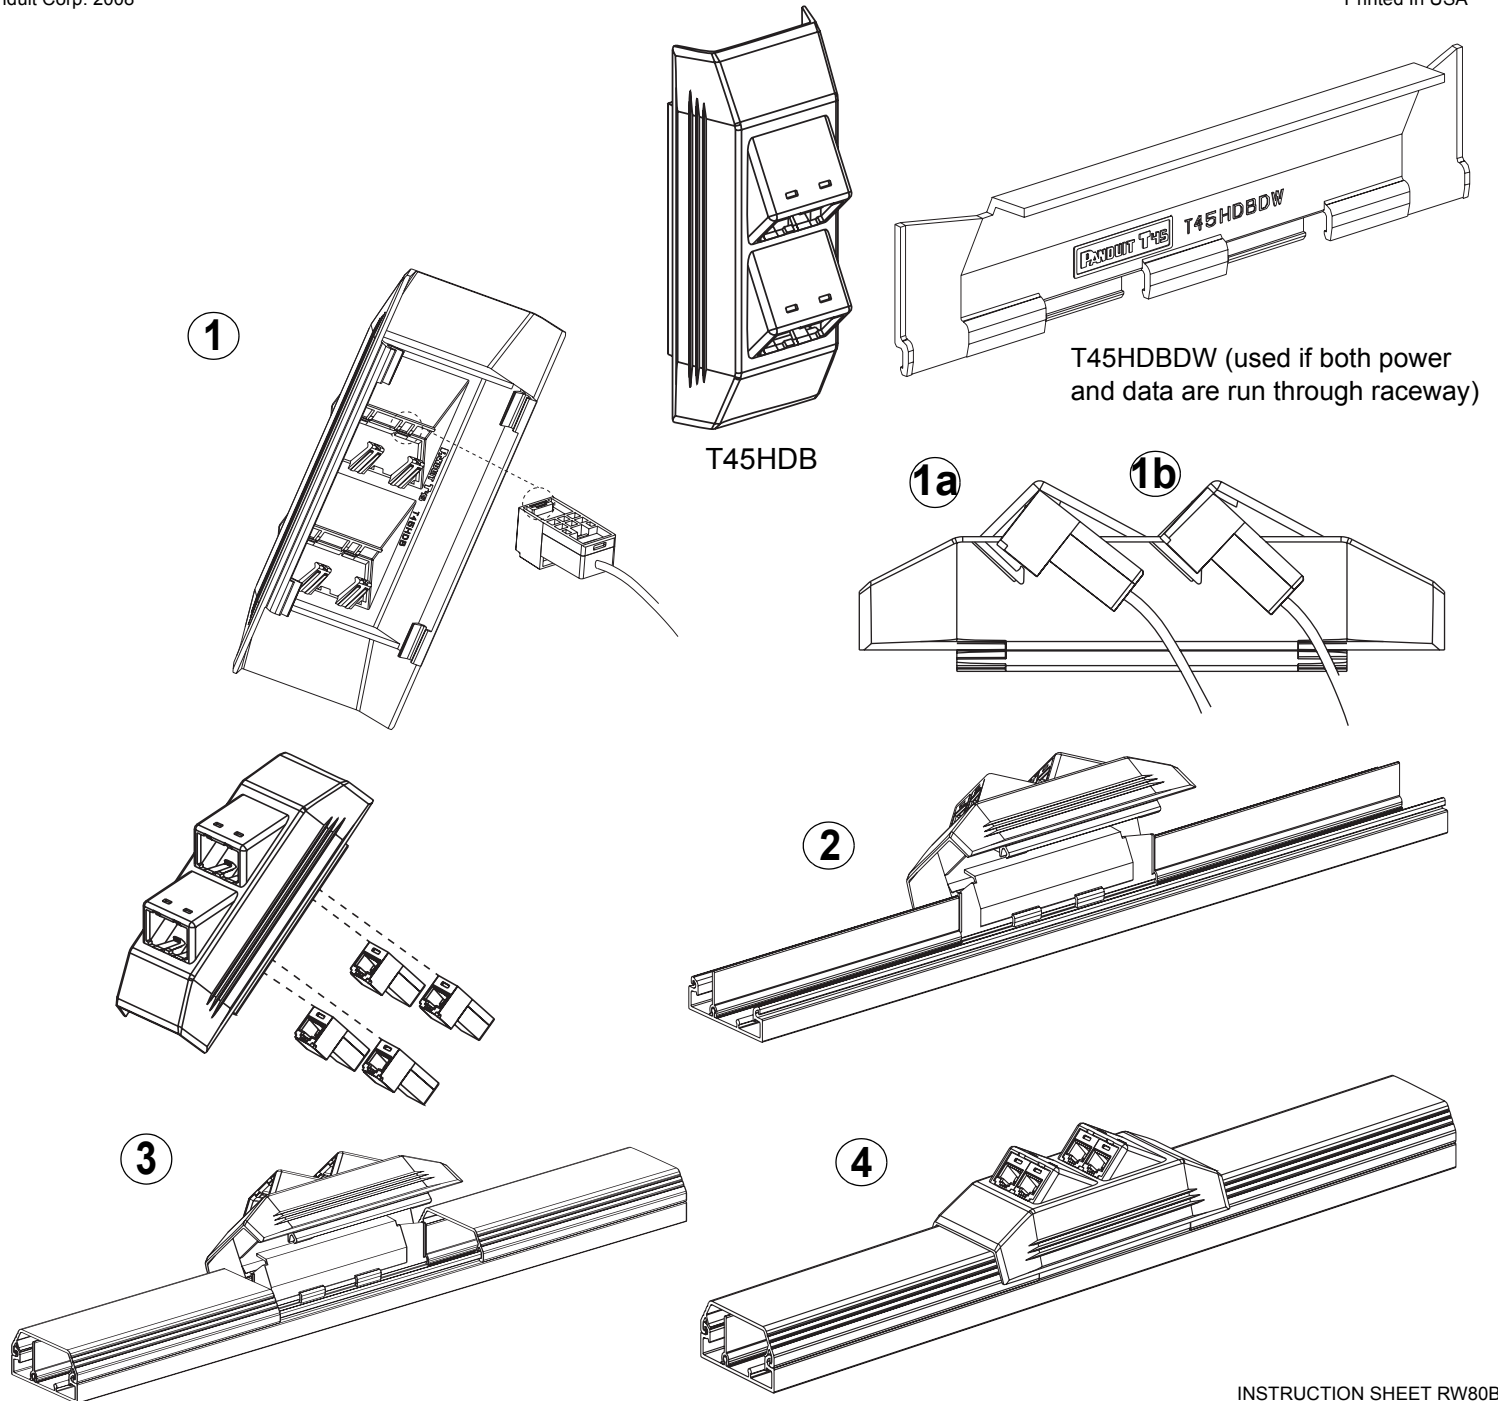

PAN-WAY T-45 HINGED DATA BRACKET WITH DIVIDER WALL INSERT

PART NUMBERS: T45HDB, T45HDBDW

INSTALLATION INSTRUCTIONS

© Panduit Corp. 2008

Printed In USA

INSTRUCTION SHEET RW80B

WORLDWIDE SUBSIDIARIES AND SALES OFFICES