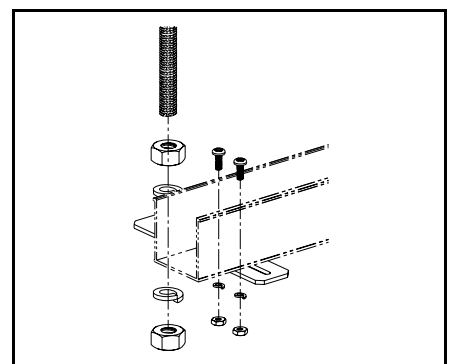

FTRBN12, FTRBN12M,
FTRBN58

Instruction Sheet RW52C

WORLDWIDE SUBSIDIARIES AND SALES OFFICES

17301 Ridgeland Avenue
Tinley Park, IL 60477-3901
Web Site: www.panduit.com/ngc

RACEWAY SYSTEMS DIVISION

Fax: 866-449-1702
Technical Support: 866-405-6656
E-mail: netconnsupport@panduit.com