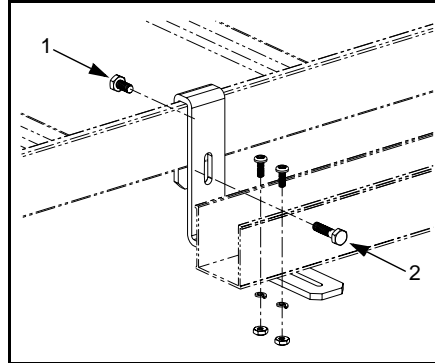

For Use With **PANDUIT**
FIBER-DUCT
Routing Systems

FIBER-DUCT Mounting Brackets

Part Numbers: FTRB12, FTRB58, FLRB, FITF2X2, FITF4X4A, FITF4X4B, FLB12X15, FLB12X20, FLB58X15, FLB58X20, FLB, FLBM, FMRB, FUSB, FUSBM, FTRBE12, FTRBE12M, FTRBE58, FTRBN12, FTRBN12M, FTRBN58

INSTALLATION INSTRUCTIONS

© Panduit Corp. 2004

Printed in U.S.A.

FLRB

Instruction Sheet RW52C

WORLDWIDE SUBSIDIARIES AND SALES OFFICES

17301 Ridgeland Avenue
Tinley Park, IL 60477-3901
Web Site: www.panduit.com/ngc

RACEWAY SYSTEMS DIVISION

Fax: 866-449-1702
Technical Support: 866-405-6656
E-mail: netconnsupport@panduit.com