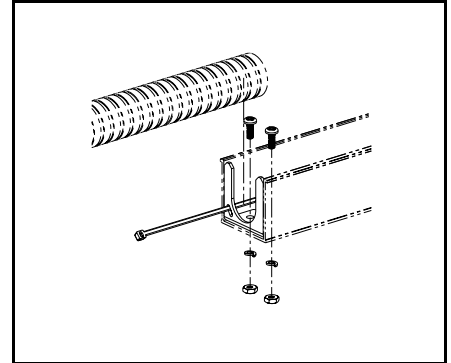

For Use With **PANDUIT**
FIBER-DUCT
Routing Systems

FIBER-DUCT Mounting Brackets

Part Numbers: FTRB12, FTRB58, FLRB, FITF2X2, FITF4X4A, FITF4X4B, FLB12X15, FLB12X20, FLB58X15, FLB58X20, FLB, FLBM, FMRB, FUSB, FUSBM, FTRBE12, FTRBE12M, FTRBE58, FTRBN12, FTRBN12M, FTRBN58

INSTALLATION INSTRUCTIONS

© Panduit Corp. 2004

Printed in U.S.A.

FTRB12, FTRB58

FLRB

FITF2X2, FITF4X4A,
FITF4X4B

FLB12X15, FLB12X20
FLB58X15, FLB58X20

FLB, FLBM