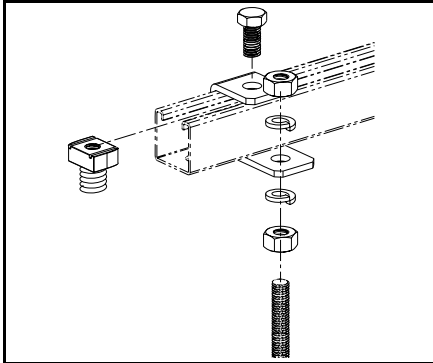

For Use With **PANDUIT**
FIBER-DUCT
Routing Systems

FIBER-DUCT Mounting Brackets

Part Numbers: FTRB12, FTRB58, FLRB, FITF2X2, FITF4X4A, FITF4X4B, FLB12X15, FLB12X20, FLB58X15, FLB58X20, FLB, FLBM, FMRB, FUSB, FUSBM, FTRBE12, FTRBE12M, FTRBE58, FTRBN12, FTRBN12M, FTRBN58

INSTALLATION INSTRUCTIONS

© Panduit Corp. 2004

Printed in U.S.A.

FTRB12, FTRB58

FLRB

FITF2X2, FITF4X4A,
FITF4X4B

FLB12X15, FLB12X20
FLB58X15, FLB58X20

FLB, FLBM