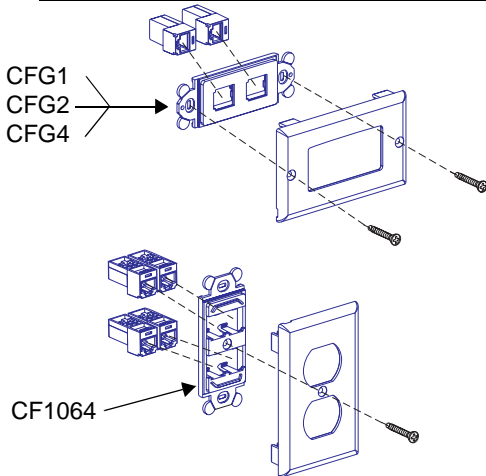

PAN-WAY™ SNAP-ON
FACEPLATES WITH
COMMUNICATION MODULES

FOR USE WITH **PANDUIT®**
SURFACE RACEWAY
ROUTING SYSTEMS
WITH 70mm WIDE COVERS
(T-70, TWIN-70, TE70, AND TG-70)

PART NUMBERS: T70PGS, T70PS

INSTALLATION INSTRUCTIONS

©Panduit Corp. 1998

Made in U.S.A.

For Technical Assistance call: 888-506-5400, Ext. 8287