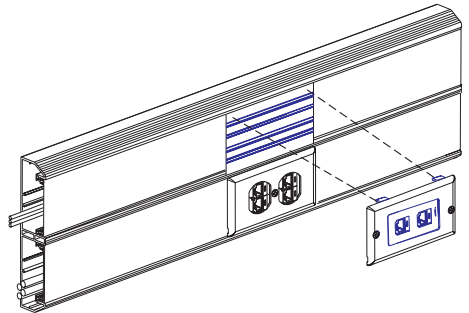

PAN-WAY™ SNAP-ON
FACEPLATES WITH
COMMUNICATION MODULES

FOR USE WITH **PANDUIT®**
SURFACE RACEWAY
ROUTING SYSTEMS
WITH 70mm WIDE COVERS
(T-70, TWIN-70, TE70, AND TG-70)

PART NUMBERS: T70PGS, T70PS

INSTALLATION INSTRUCTIONS

©Panduit Corp. 1998

Made in U.S.A.

For Technical Assistance call: 888-506-5400, Ext. 8287