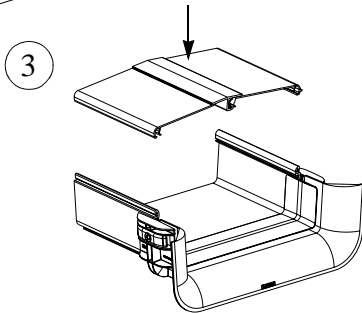

FRTR12X4 INSTALLATION INSTRUCTIONS