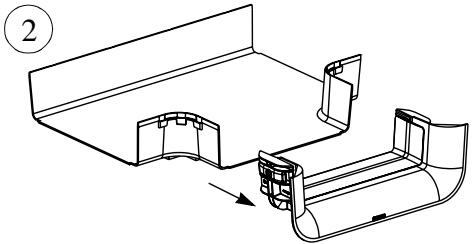

FIBERRUNNER™ 12x4 FITTING APPLICATION

For Technical Assistance call: 866-405-6656

17301 Ridgeland Avenue
Tinley Park, IL 60477-3091
Phone: 866-405-6656
FAX: 866-449-1702

Instruction Sheet RW139C