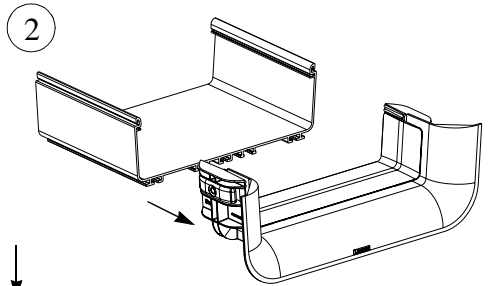

FRTR12X4 INSTALLATION INSTRUCTIONS