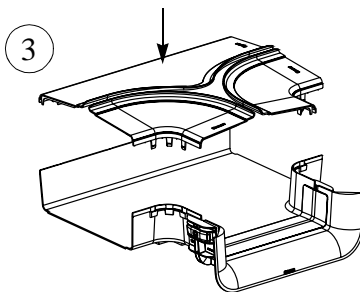

FIBERRUNNER™ 12x4 FITTING APPLICATION

For Technical Assistance call: 866-405-6656

17301 Ridgeland Avenue
Tinley Park, IL 60477-3091
Phone: 866-405-6656
FAX: 866-449-1702

Instruction Sheet RW139C