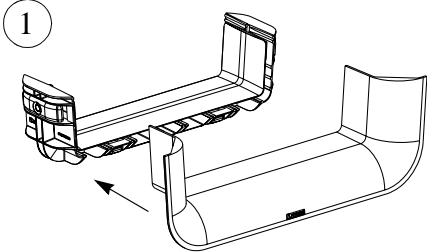

FIBERRUNNER™ 12x4 FITTING APPLICATION

For Technical Assistance call: 866-405-6656

17301 Ridgeland Avenue
Tinley Park, IL 60477-3091
Phone: 866-405-6656
FAX: 866-449-1702

Instruction Sheet RW139C