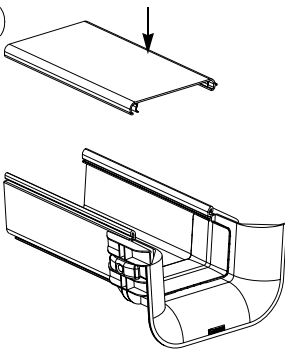

FOR USE WITH PANDUIT®
FIBERRUNNER™
ROUTING SYSTEMS

FIBER-RUNNER™

4x4, 6x4, AND 12x4 3-SIDED TRUMPET FITTINGS

Part Numbers: FRTR4X4, FRTR6X4, FRTR12X4

FRTR4X4 AND FRTR6X4 INSTALLATION INSTRUCTIONS

©Panduit Corp. 2000

Printed in U.S.A.

1

2

3

FIBERRUNNER™ 12x4 VERTICAL TEE FITTING APPLICATION

1

2

For Technical Assistance call: 866-405-6656