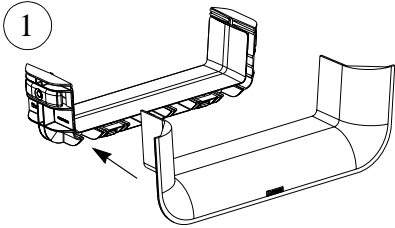

FRTR12X4 INSTALLATION INSTRUCTIONS