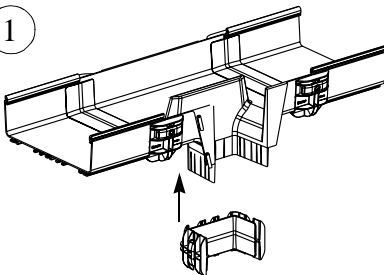

FOR USE WITH PANDUIT®
FIBERRUNNER™
ROUTING SYSTEMS

FIBER-RUNNER™

4x4, 6x4, AND 12x4 3-SIDED TRUMPET FITTINGS

Part Numbers: FRTR4X4, FRTR6X4, FRTR12X4

FRTR4X4 AND FRTR6X4 INSTALLATION INSTRUCTIONS

©Panduit Corp. 2000

Printed in U.S.A.

1

2

3

FIBERRUNNER™ 12x4 VERTICAL TEE FITTING APPLICATION

1

2

For Technical Assistance call: 866-405-6656