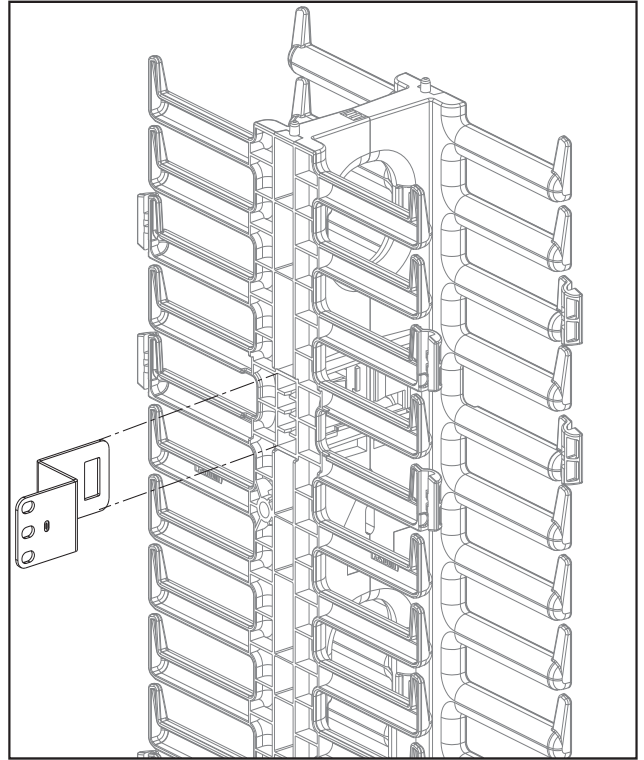

INSTRUCTIONS CM335B

© Panduit Corp. 2009

Installation Instructions

Bracket may be installed for front or rear mounting of the manager.
The orientation indicator should always face the installer

Mounting Footprint