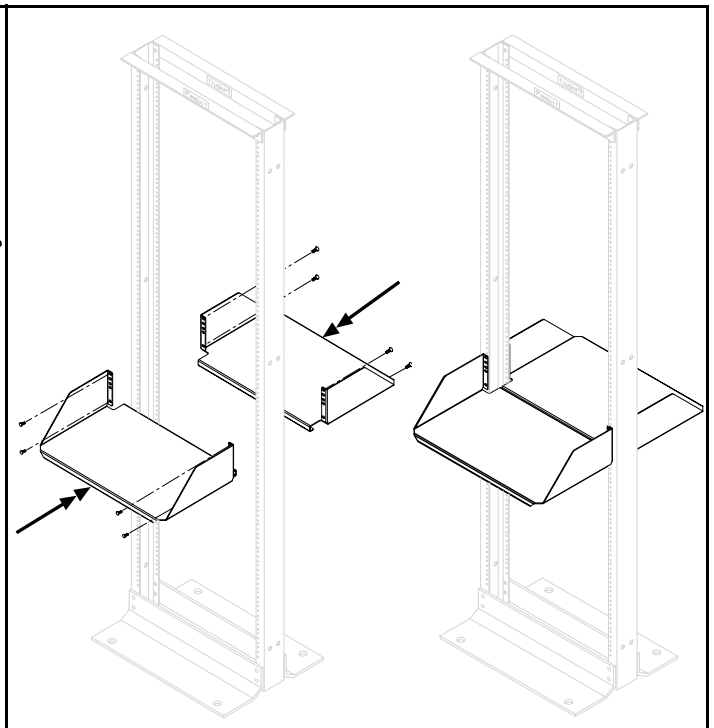

**CM258 INSTALLATION INSTRUCTIONS**

© Panduit Corp. 2001

Printed in U.S.A.

**PARTS**

**ASSEMBLY**

Attach the **SRM19FM1** or **SRM19FM2** to the rack at the desired height with the #12-24 screws provided.

Attach the **SRM19CM3** or **SRM19CMV3** to the rack at the desired height with the #12-24 screws provided.