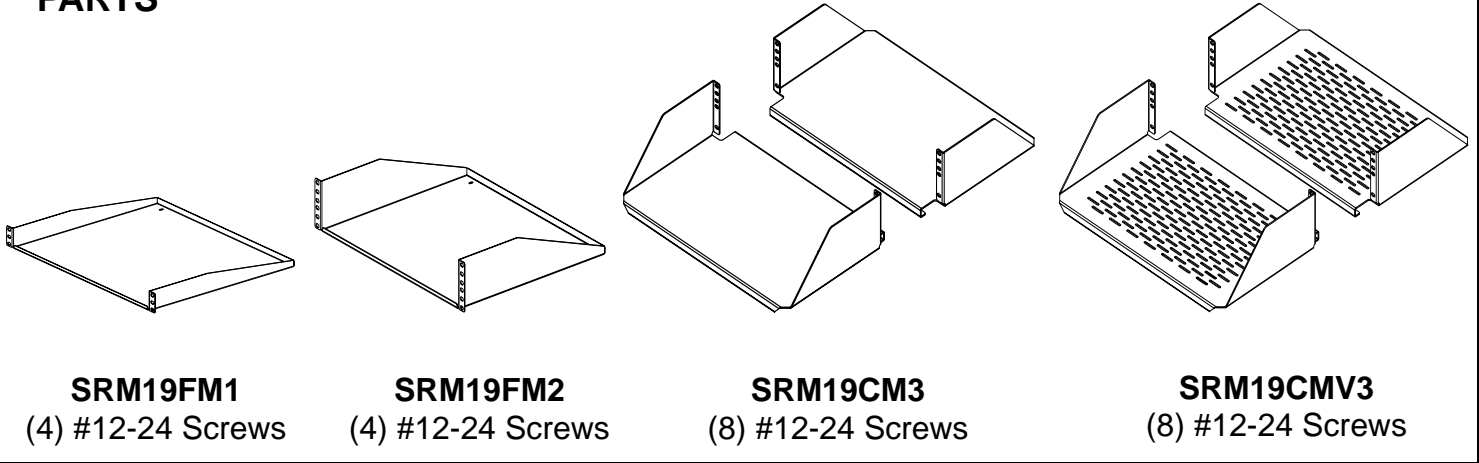

**CM258 INSTALLATION INSTRUCTIONS**

© Panduit Corp. 2001

Printed in U.S.A.

**PARTS**

**ASSEMBLY**

Attach the **SRM19FM1** or **SRM19FM2** to the rack at the desired height with the #12-24 screws provided.

Attach the **SRM19CM3** or **SRM19CMV3** to the rack at the desired height with the #12-24 screws provided.