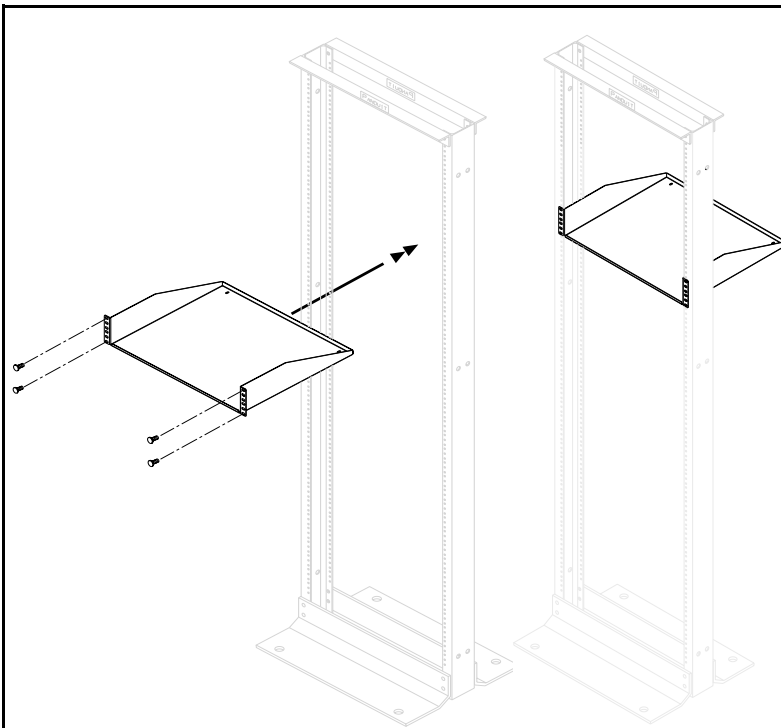

**CM258 INSTALLATION INSTRUCTIONS**

© Panduit Corp. 2001

Printed in U.S.A.

**PARTS**

**ASSEMBLY**

Attach the **SRM19FM1** or **SRM19FM2** to the rack at the desired height with the #12-24 screws provided.

Attach the **SRM19CM3** or **SRM19CMV3** to the rack at the desired height with the #12-24 screws provided.