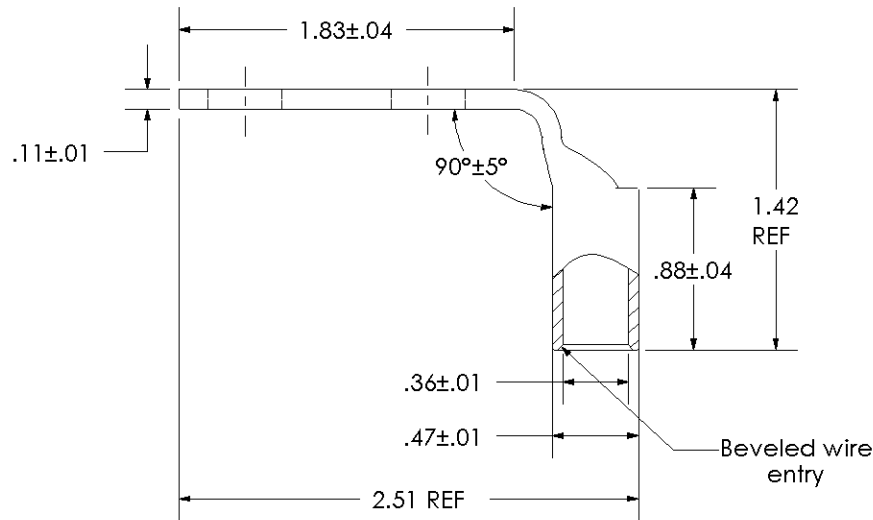

THIS COPY IS PROVIDED ON A RESTRICTED BASIS AND IS NOT TO BE USED IN ANY WAY DETRIMENTAL TO THE INTERESTS OF PANDUIT CORP.

Material	High Conductivity Seamless Copper Tube
Plating	Electro-Tin
Wire Size	1 AWG
Wire Type	Stranded Copper; Class B: Compact, Compressed or Concentric, Class C: Concentric
Wire Strip Length	15/16 in.
Stud Size	3/8 in.
UL Listed Wire Connector	Yes, for applications up to 35kv. Consult cable manufacturer for voltage stress relief instructions with applications greater than 2000 volts.
UL Temperature Rating	90° C
C.S.A Certified Wire Connector	Yes
Panduit Color Code on Barrel	GREEN
Panduit Die Index No. on Barrel	P37
Alternate Industry Die Index No. () on Barrel	(11)

PANDUIT CORP. TINLEY PARK, ILLINOIS

LCD1-38DF-E
Copper Lug - Two-Hole, Standard Barrel, 90° Angle Tongue

01	10/03	DRL	DRL	ADDED UL, CSA & PART NO. TO STAMP	11186
REV	DATE	BY	CHK	DESCRIPTION	ECN

SCALE N/A DRAWING NO / CAD FILE LCD1-38DF-CUST