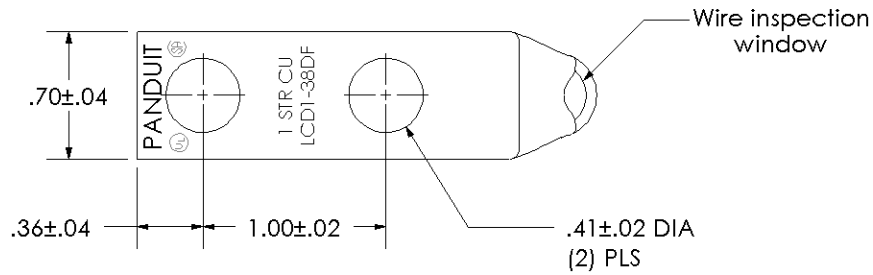

THIS COPY IS PROVIDED ON A RESTRICTED BASIS AND IS NOT TO BE USED IN ANY WAY DETRIMENTAL TO THE INTERESTS OF PANDUIT CORP.

Material	High Conductivity Seamless Copper Tube
Plating	Electro-Tin
Wire Size	1 AWG
Wire Type	Stranded Copper; Class B: Compact, Compressed or Concentric, Class C: Concentric
Wire Strip Length	15/16 in.
Stud Size	3/8 in.
UL Listed Wire Connector	Yes, for applications up to 35kv. Consult cable manufacturer for voltage stress relief instructions with applications greater than 2000 volts.
UL Temperature Rating	90° C
C.S.A Certified Wire Connector	Yes
Panduit Color Code on Barrel	GREEN
Panduit Die Index No. on Barrel	P37
Alternate Industry Die Index No. () on Barrel	(11)

PANDUIT CORP. TINLEY PARK, ILLINOIS

LCD1-38DF-E
Copper Lug - Two-Hole, Standard Barrel, 90° Angle Tongue

01	10/03	DRL	DRL	ADDED UL, CSA & PART NO. TO STAMP	11186
REV	DATE	BY	CHK	DESCRIPTION	ECN

SCALE N/A DRAWING NO / CAD FILE LCD1-38DF-CUST