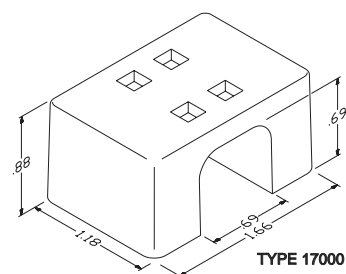

Product Information Sheet

MAG CLIPS

Mag-Clips, Medium

The medium sized 17000 and 17100 magnetic clips are designed to hold a 25-pair cable or several electrical cords. Keeps cables neat within workstation areas neat and off of the floor to reduce the danger of accidents. Nylon cable ties can be laced through the 4 square holes in the top of the 17000 series to secure additional cables.

Part Number	Description/Color
17000-000	Clip w/holes, Gray
17000-050	Clip w/holes, Gray, box of 50
17000-100	Clip w/holes, Beige
17000-150	Clip w/holes, Beige, Box of 50
17100-000	Clip w/o holes, Gray
17100-050	Clip w/o holes, Gray, Box of 50
17100-100	Clip w/o holes, Beige
17100-150	Clip w/o holes, Beige, Box of 50

Mag-Clips, Large

This larger clip holds a 100-pair telephone cable or up to 1-inch diameter tubing. There are also holes provided to lace additional cords to the top of the clip.

The amount of direct pull required to separate both styles of clips from a painted steel surface averages 15 lb.