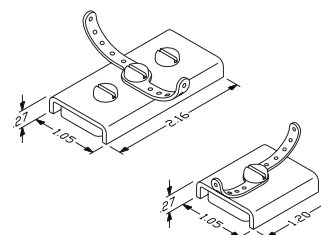

Mag-Clips, Wrap-Around Clasp

The wrap-around clasp easily secures a 25-pair cable (approximately 7/16" diameter) or a similar size cable, cord or tubing. The double-magnetic style has extra clasp-mounting screws allowing them to hold two cables with the addition of another clasp. Incorporate either a single or double magnet assembly to provide sufficient holding power.

- Direct pull required to separate these magnets from a painted surface averages 5 lb for the single magnetic style and 12 lb for the double magnet
- Finished in Chem Film over zinc plating
- Extra clasps may be ordered separately
- Shipping weight: 1 lb

Part Number	Description
17250-000	Single Wrap-Around Clip
17350-000	Double Wrap-Around Clip
17260-001	Extra Clasps, Small
17260-002	Extra Clasps, Large