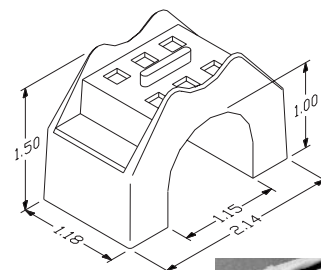

Product Information Sheet

MAG CLIPS

Mag-Clips, Medium

The medium sized 17000 and 17100 magnetic clips are designed to hold a 25-pair cable or several electrical cords. Keeps cables neat within workstation areas neat and off of the floor to reduce the danger of accidents. Nylon cable ties can be laced through the 4 square holes in the top of the 17000 series to secure additional cables.

Part Number	Description/Color
17000-000	Clip w/holes, Gray
17000-050	Clip w/holes, Gray, box of 50
17000-100	Clip w/holes, Beige
17000-150	Clip w/holes, Beige, Box of 50
17100-000	Clip w/o holes, Gray
17100-050	Clip w/o holes, Gray, Box of 50
17100-100	Clip w/o holes, Beige
17100-150	Clip w/o holes, Beige, Box of 50

Mag-Clips, Large

This larger clip holds a 100-pair telephone cable or up to 1-inch diameter tubing. There are also holes provided to lace additional cords to the top of the clip.

The amount of direct pull required to separate both styles of clips from a painted steel surface averages 15 lb.

Mag-Clips, Wrap-Around Clasp

The wrap-around clasp easily secures a 25-pair cable (approximately 7/16" diameter) or a similar size cable, cord or tubing. The double-magnetic style has extra clasp-mounting screws allowing them to hold two cables with the addition of another clasp. Incorporate either a single or double magnet assembly to provide sufficient holding power.