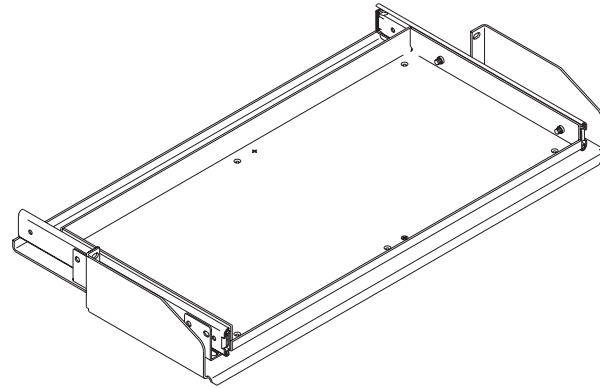

Product Information Sheet

SLIDING KEYBOARD & MOUSE TRAY

Convenient tray for holding keyboard and mouse. Mounting hardware not included.

- Made of .090 aluminum
- Keyboard tray extends 8" providing full access to all keys
- Hold keyboards up to 9.8" deep
- Holds up to 20.1" wide keyboards
- Tray and pad retract out-of-the-way when not in use
- 9" x 7" mouse pad mounts in a choice of four convenient locations
- Sold individually

Mouse Pad
Mounting
Options

| Part Number | | Color | Shipping Weight |
|-------------|-----------|-------|-----------------|
| 23" Rack | 25" Rack | | |
| 11690-123 | 11690-125 | Gray | 12 lb |
| 11690-223 | 11690-225 | White | 12 lb |
| 11690-523 | 11690-525 | Clear | 12 lb |
| 11690-723 | 11690-725 | Black | 12 lb |