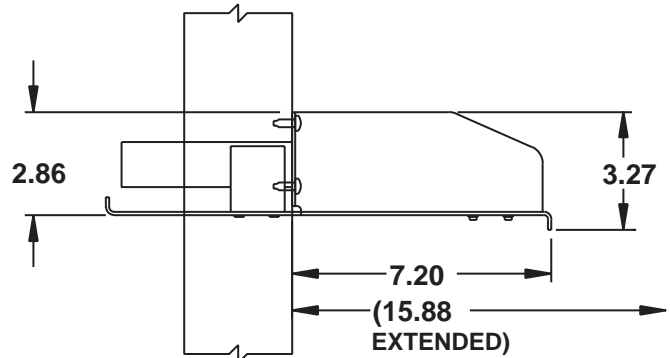

Product Information Sheet

SLIDING KEYBOARD & MOUSE TRAY

Convenient tray for holding keyboard and mouse. Mounting hardware not included.

- Made of .090 aluminum
- Keyboard tray extends 8" providing full access to all keys
- Hold keyboards up to 9.8" deep
- Holds up to 20.1" wide keyboards
- Tray and pad retract out-of-the-way when not in use
- 9" x 7" mouse pad mounts in a choice of four convenient locations
- Sold individually

Mouse Pad
Mounting
Options

Part Number		Color	Shipping Weight
23" Rack	25" Rack		
11690-123	11690-125	Gray	12 lb
11690-223	11690-225	White	12 lb
11690-523	11690-525	Clear	12 lb
11690-723	11690-725	Black	12 lb

800-834-4969 in US & Canada • www.chatsworth.com

CHATSWORTH PRODUCTS, INC.

©2002 Chatsworth Products, Inc. 5/02/GT