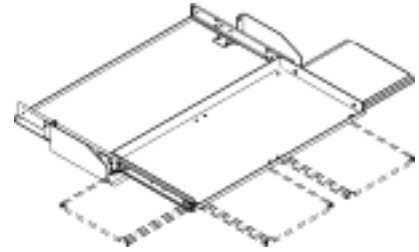

Product Information Sheet

SLIDING KEYBOARD & MOUSE TRAY

Convenient tray for holding keyboard and mouse. Mounting hardware not included.

- Made of .090 aluminum
- Keyboard tray extends 8" providing full access to all keys
- Hold keyboards up to 9.8" deep
- Holds up to 20.1" wide keyboards
- Tray and pad retract out-of-the-way when not in use
- 9" x 7" mouse pad mounts in a choice of four convenient locations
- Sold individually

Mouse Pad
Mounting
Options

| Part Number | | Color | Shipping Weight |
|-------------|-----------|-------|-----------------|
| 23" Rack | 25" Rack | | |
| 11690-123 | 11690-125 | Gray | 12 lb |
| 11690-223 | 11690-225 | White | 12 lb |
| 11690-523 | 11690-525 | Clear | 12 lb |
| 11690-723 | 11690-725 | Black | 12 lb |