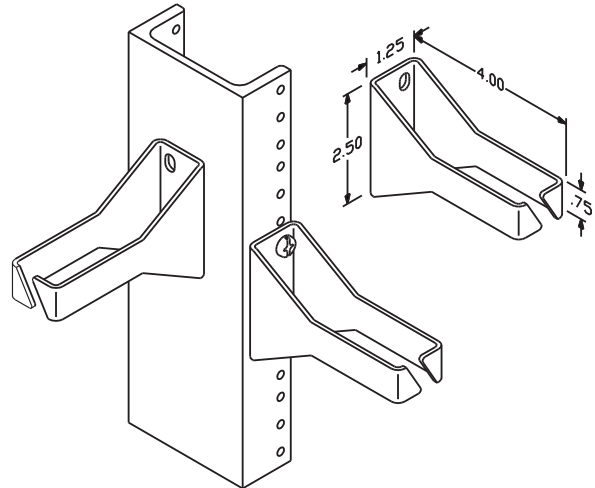

# Product Cut Sheet

## NARROW CABLE RING

Attaches to walls or racks where width is limited. Holds and dresses vertical cable runs. Mounting hardware not included.

- Made of .090" thick aluminum with rounded edges to reduce cable insulation damage
- Sold individually or box of 100