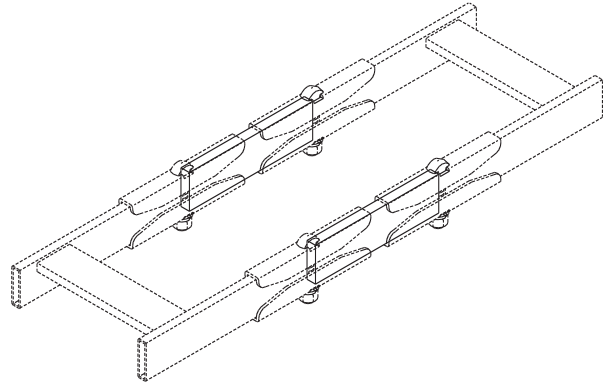

# Product Cut Sheet

## ISOLATOR BAR, CABLE RUNWAY

Electrically isolates cable runway sections from one another when installed in-line.

- Made of strong non-conductive material
- Kit consists of:
  - 2 each isolator bars
  - 2 each butt-splice kits (P/N 11301-001)

Part Number	Description	Shipping Weight
10842-001	Isolator Bar	2 lb

800-834-4969 in U.S. & Canada • [www.chatsworth.com](http://www.chatsworth.com)

**CHATSWORTH PRODUCTS, INC.**

©2010 Chatsworth Products, Inc. All rights reserved. CPI, CPI Passive Cooling, MegaFrame, Saf-T-Grip, Seismic Frame, SlimFrame, TeraFrame, Cube-IT Plus, Evolution, OnTrac, and QuadraRack are federally registered trademarks of Chatsworth Products, Inc. GlobalFrame, Simply Efficient and Velocity are trademarks of Chatsworth Products, Inc. All other trademarks belong to their respective companies. 12/10