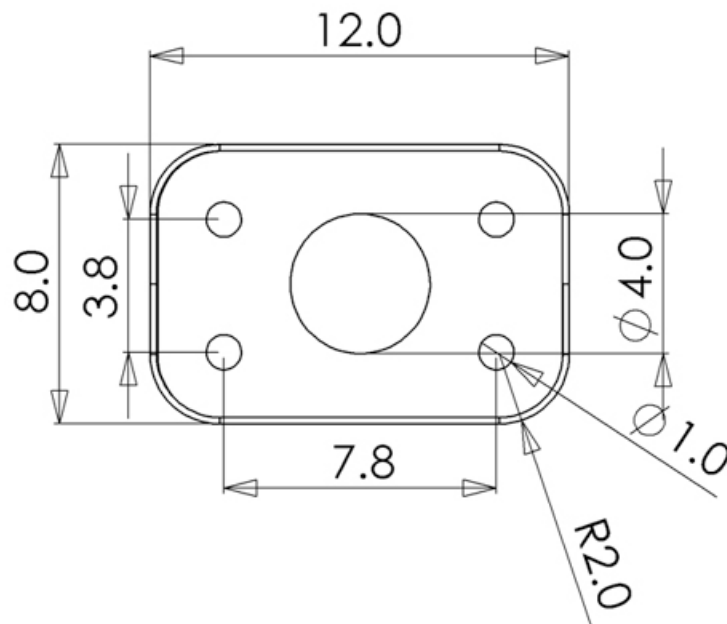

ETP-PM shown with ETP-400K

Specifications

Dimensions: 12.0(305) W x 8.0(203) D x 48.0(1219) H in(mm)
 Weight: 120 lbs. (54.4 kg)
 Construction: 0.25" (6.3mm) steel with multi-coat rust inhibitive coating
 Lettering: 3.25" (82.5mm) high reflective letters, available in many colors and wordings
 Lighting: Ultra bright LEDs, 50,000 hour lifetime
 Power: Faceplate light operates on 12-24VDC or 24-120VAC
 Mounting: Mounts into concrete foundation using included hardware (shipped in advance)
 Compliance: CSA Certified to UL Standard 60950 

Options & Accessories

Stainless Option: Model **ETP-PM STAINLESS** is made of brushed stainless steel
 Dual Opening Option: Model **ETP-PMD** (12"W x 10"D x 60" H) includes a 2nd faceplate opening for a camera, directory, card reader or other device.

ETP-PM – Emergency/Information Phone Pedestal Mount

Dimensions

Footprint Dimensions

All dimensions are in inches

Copyright 2009 Talk-A-Phone Co. All rights reserved.

Talk-A-Phone Co. • 7530 North Natchez Avenue • Niles, Illinois 60714-3804
Phone 773.539.1100 • Fax 773.539.1241 • info@talkaphone.com • www.talkaphone.com
All prices and specifications are subject to change without notice.
Talk-A-Phone, Talk-A-Lert, Scream Alert and WEBS are registered trademarks of Talk-A-Phone Co.