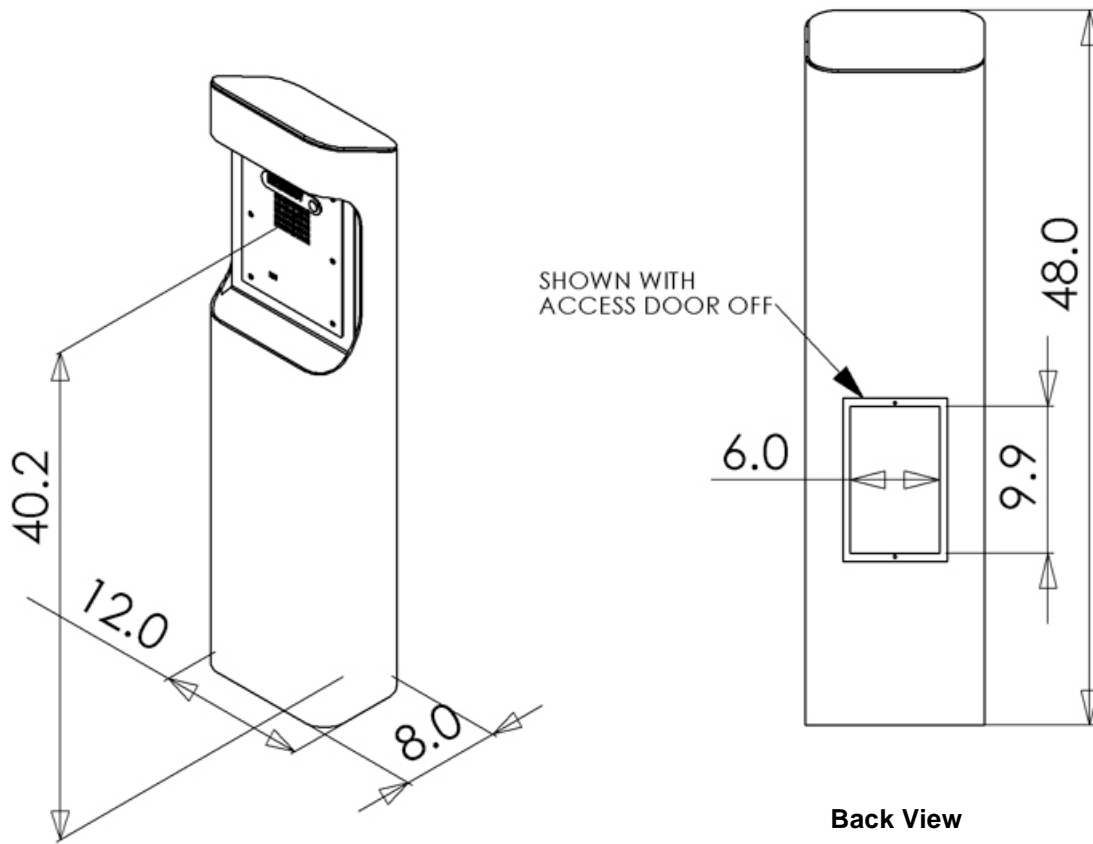

ETP-PM – Emergency/Information Phone Pedestal Mount

Dimensions