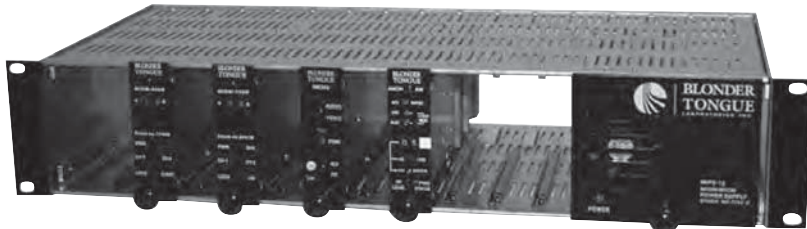

### 4 Slot Horizontal Chassis

MIRC-4D

MIPS-12C

### 12 Slot Vertical Chassis

MIRC-12V

MIBP-1

MIBP-2

MHF

### Surveillance Application

The MIRC-4CUBE is extremely well suited for use in surveillance or security type applications. A video camera's baseband video output can be modulated to any cable television channel and combined with existing TV signals to permit any outlet to monitor the camera feeds. This compact chassis can support up to 4 fixed channel or agile modulators and can be mounted in practically any location. The use of Blonder Tongue high performance modulators easily permits placing camera signals on adjacent channels.