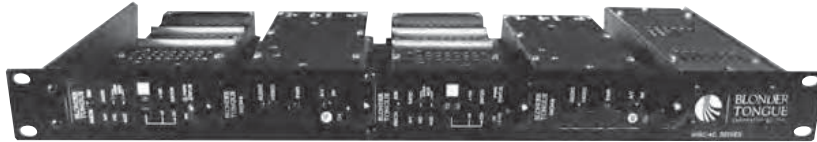

# Modular Headend System

### 4 Slot Horizontal Chassis

MIRC-4D

MIPS-12C

### 12 Slot Vertical Chassis

MIRC-12V

MIBP-1

MIBP-2

MHF

### Surveillance Application

The MIRC-4CUBE is extremely well suited for use in surveillance or security type applications. A video camera's baseband video output can be modulated to any cable television channel and combined with existing TV signals to permit any outlet to monitor the camera feeds. This compact chassis can support up to 4 fixed channel or agile modulators and can be mounted in practically any location. The use of Blonder Tongue high performance modulators easily permits placing camera signals on adjacent channels.