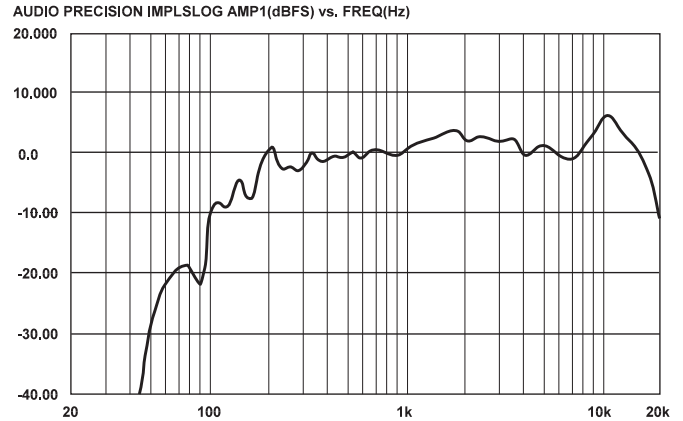

FG30

The FG30 is a black speaker consisting of a 5" paper woofer and a 3/4" mylar tweeter. The FG30 is rated at 30 watts @ 8 ohms or 10, 15, 20 or 30 watts @ 70 volts.

-
- Features**
- Three models
 - Smooth, wide frequency response for music or voice
 - Compact, rugged plastic enclosures
 - Individually sweep-tone tested to ensure reliability
 - Mounting brackets included
 - Splashproof speaker (model FG20S only)
 - Swivel mount models FGSM & FGSMW available for FG20S and FG30 (not included)

BOGEN®

Specifications subject to change without notice.
© 2002 Bogen Communications, Inc.
54-7867-02D 1202

Technical Specifications

FG15(B/W)

Power (RMS):	15 watts
Frequency Range:	100 Hz to 20 kHz
SPL (1W, 1m):	86 dB
Inputs:	8-ohm and 70V
Taps:	1, 2, 4, 7.5, 15 watts/switch selected
Connections:	Screw terminals
Dimensions:	4-5/8" W x 7-1/4" H x 5" D
Product Weight:	4 lb.
Typical Applications:	Background music/paging in offices, waiting rooms, small restaurants

FG20S

Power (RMS):	20 watts
Frequency Range:	80 Hz to 20 kHz
SPL (1W, 1m):	84 dB
Inputs:	8-ohm and 70V
Taps:	5, 10, 15, 20 watts/switch selected
Connections:	Color-coded push terminals, stainless steel contacts
Dimensions:	5-7/8" W x 9" H x 5-5/8" D
Compliance:	Splashproof to IEC529 IPX5 standard
Product Weight:	6 lb.
Typical Applications:	BGM/FGM/Paging in outdoor waiting areas; restaurant/lounge use

FG30

Power (RMS):	30 watts
Frequency Range:	80 Hz to 20 kHz
SPL (1W, 1m):	86 dB
Inputs:	8-ohm and 70V
Taps:	10, 15, 20, 30 watts/switch selected
Connections:	Color-coded push terminals
Dimensions:	5-7/8" W x 9" H x 5-5/8" D
Product Weight:	5 lb.
Typical Applications:	BGM/FGM/Paging in restaurants, stores, lounges, conference/multi-media rooms, transportation terminals