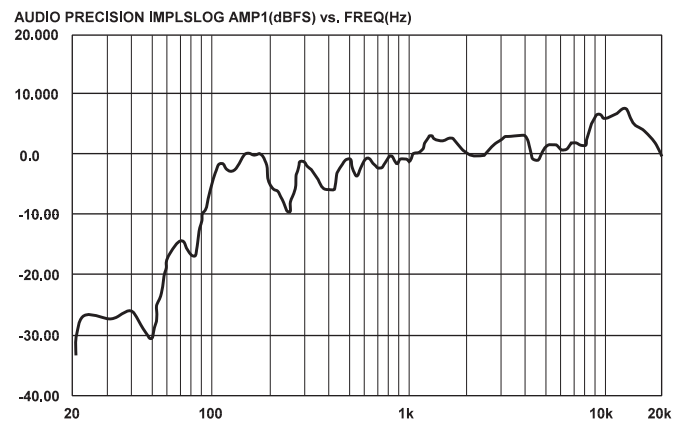

FG30

The FG30 is a black speaker consisting of a 5" paper woofer and a 3/4" mylar tweeter. The FG30 is rated at 30 watts @ 8 ohms or 10, 15, 20 or 30 watts @ 70 volts.

-
- Features**
- Three models
 - Smooth, wide frequency response for music or voice
 - Compact, rugged plastic enclosures
 - Individually sweep-tone tested to ensure reliability
 - Mounting brackets included
 - Splashproof speaker (model FG20S only)
 - Swivel mount models FGSM & FGSMW available for FG20S and FG30 (not included)

BOGEN®

Specifications subject to change without notice.
© 2002 Bogen Communications, Inc.
54-7867-02D 1202

Technical Specifications

FG15(B/W)

Power (RMS):	15 watts
Frequency Range:	100 Hz to 20 kHz
SPL (1W, 1m):	86 dB
Inputs:	8-ohm and 70V
Taps:	1, 2, 4, 7.5, 15 watts/switch selected
Connections:	Screw terminals
Dimensions:	4-5/8" W x 7-1/4" H x 5" D
Product Weight:	4 lb.
Typical Applications:	Background music/paging in offices, waiting rooms, small restaurants

FG20S

Power (RMS):	20 watts
Frequency Range:	80 Hz to 20 kHz
SPL (1W, 1m):	84 dB
Inputs:	8-ohm and 70V
Taps:	5, 10, 15, 20 watts/switch selected
Connections:	Color-coded push terminals, stainless steel contacts
Dimensions:	5-7/8" W x 9" H x 5-5/8" D
Compliance:	Splashproof to IEC529 IPX5 standard
Product Weight:	6 lb.
Typical Applications:	BGM/FGM/Paging in outdoor waiting areas; restaurant/lounge use

FG30

Power (RMS):	30 watts
Frequency Range:	80 Hz to 20 kHz
SPL (1W, 1m):	86 dB
Inputs:	8-ohm and 70V
Taps:	10, 15, 20, 30 watts/switch selected
Connections:	Color-coded push terminals
Dimensions:	5-7/8" W x 9" H x 5-5/8" D
Product Weight:	5 lb.
Typical Applications:	BGM/FGM/Paging in restaurants, stores, lounges, conference/multi-media rooms, transportation terminals