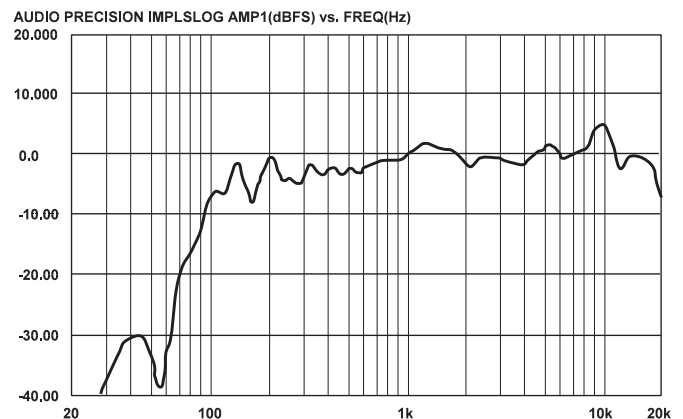

FG30

The FG30 is a black speaker consisting of a 5" paper woofer and a 3/4" mylar tweeter. The FG30 is rated at 30 watts @ 8 ohms or 10, 15, 20 or 30 watts @ 70 volts.

-
- Features**
- Three models
 - Smooth, wide frequency response for music or voice
 - Compact, rugged plastic enclosures
 - Individually sweep-tone tested to ensure reliability
 - Mounting brackets included
 - Splashproof speaker (model FG20S only)
 - Swivel mount models FGSM & FGSMW available for FG20S and FG30 (not included)

BOGEN®

Specifications subject to change without notice.
© 2002 Bogen Communications, Inc.
54-7867-02D 1202

Technical Specifications

FG15(B/W)

Power (RMS):	15 watts
Frequency Range:	100 Hz to 20 kHz
SPL (1W, 1m):	86 dB
Inputs:	8-ohm and 70V
Taps:	1, 2, 4, 7.5, 15 watts/switch selected
Connections:	Screw terminals
Dimensions:	4-5/8" W x 7-1/4" H x 5" D
Product Weight:	4 lb.
Typical Applications:	Background music/paging in offices, waiting rooms, small restaurants

FG20S

Power (RMS):	20 watts
Frequency Range:	80 Hz to 20 kHz
SPL (1W, 1m):	84 dB
Inputs:	8-ohm and 70V
Taps:	5, 10, 15, 20 watts/switch selected
Connections:	Color-coded push terminals, stainless steel contacts
Dimensions:	5-7/8" W x 9" H x 5-5/8" D
Compliance:	Splashproof to IEC529 IPX5 standard
Product Weight:	6 lb.
Typical Applications:	BGM/FGM/Paging in outdoor waiting areas; restaurant/lounge use

FG30

Power (RMS):	30 watts
Frequency Range:	80 Hz to 20 kHz
SPL (1W, 1m):	86 dB
Inputs:	8-ohm and 70V
Taps:	10, 15, 20, 30 watts/switch selected
Connections:	Color-coded push terminals
Dimensions:	5-7/8" W x 9" H x 5-5/8" D
Product Weight:	5 lb.
Typical Applications:	BGM/FGM/Paging in restaurants, stores, lounges, conference/multi-media rooms, transportation terminals