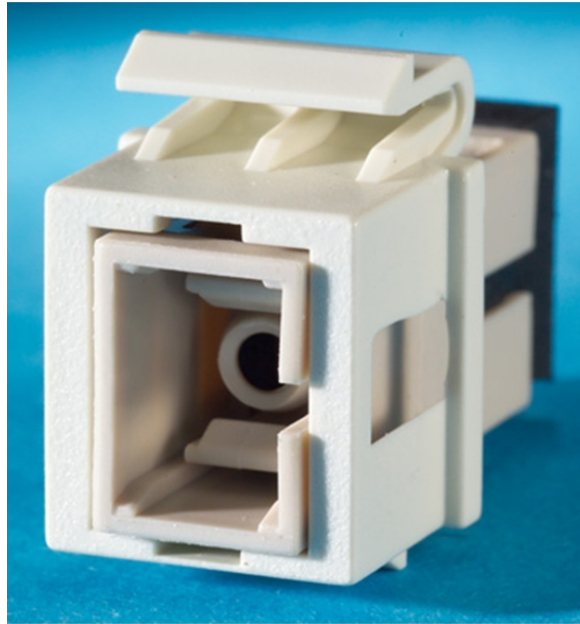

1-SC fiber Keystone module, Fog White

OR-KSSC

1-SC fiber Keystone module, simplex, multimode, phosphor-bronze alignment sleeves, 180 degree exit, Fog White

TechChoice keystone jacks and modules feature an easy-to-follow universal wiring label and support standard termination using a 110-impact tool. The keystone footprint allows for the greatest flexibility in installation scheduling because its rear insertion into the faceplate allows the technician to complete the termination before and during the construction process.

features & benefits

specifications

General Info

Category Performance Application: Fiber
Color: Fog White
Footprint: Keystone

Buy American Act Compliance

Country of Origin: MEXICO

Buy American Act Status: Trade Agreement Act Compliant