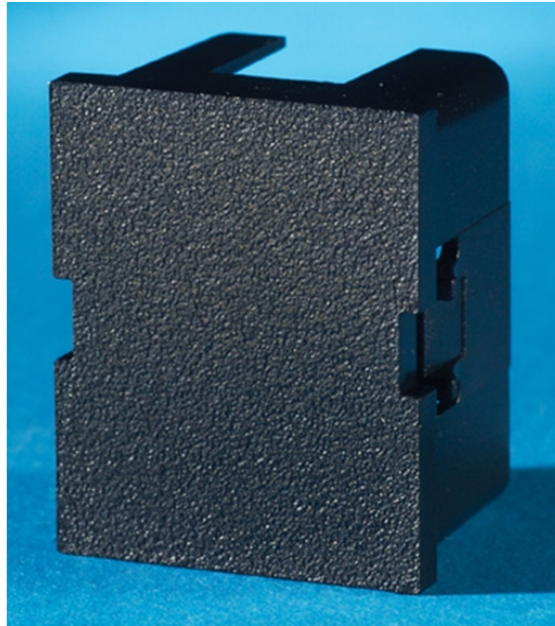

## TracJack Blank Modules (package of ten), Black

OR-42100002-00

Package of ten TracJack blank inserts can be used to fill unoccupied TracJack openings. These front removable blanks can be later exchanged for TracJack connectors to service future needs

### features & benefits

- **Snap-in design:** Quick and easy installation.
- **Fills unoccupied TracJack openings:** Holds space for future expansion.

#### General Info

Color: Black  
Footprint: TracJack

#### Construction Information

Component1: Plastic TracJack Blank  
Material1: High Impact Thermoplastic ABS 94V-0

**Dimensions**

Depth Metric: 14.48 mm

Height Metric: 23.37 mm

Height U S: .92"

Width Metric: 18.54 mm