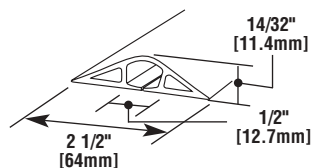

Conduct Ordering Information

Conduct Product Specifications

CATALOG NUMBER	COLOR	LENGTH	
		Inches	[mm]
BE1200-5	Beige	5'	[1.5m]
BE1200-5R*	Beige	5'	[1.5m]
BE1200-10	Beige	10'	[3.0m]
BE1200-50	Beige	50'	[15.2m]
BK1200-5	Black	5'	[1.5m]
BK1200-10	Black	10'	[3.0m]
BK1200-50	Black	50'	[15.2m]
BR1200-5	Brown	5'	[1.5m]
BR1200-5R*	Brown	5'	[1.5m]
BR1200-10	Brown	10'	[3.0m]
BR1200-50	Brown	50'	[15.2m]
GR1200-5	Gray	5'	[1.5m]
GR1200-5R*	Gray	5'	[1.5m]
GR1200-10	Gray	10'	[3.0m]
GR1200-50	Gray	50'	[15.2m]
YL1200-50	High Visibility Yellow	50'	[15.2m]
BE1400-5	Beige	5'	[1.5m]
BE1400-10	Beige	10'	[3.0m]
BE1400-50	Beige	50'	[15.2m]
BK1400-5	Black	5'	[1.5m]
BK1400-10	Black	10'	[3.0m]
BK1400-50	Black	50'	[15.2m]
BR1400-5	Brown	5'	[1.5m]
BR1400-10	Brown	10'	[3.0m]
BR1400-50	Brown	50'	[15.2m]
GR1400-5	Gray	5'	[1.5m]
GR1400-10	Gray	10'	[3.0m]
GR1400-50	Gray	50'	[15.2m]
YL1400-50	High Visibility Yellow	50'	[15.2m]
BE1600-5	Beige	5'	[1.5m]
BE1600-10	Beige	10'	[3.0m]
BE1600-25	Beige	25'	[7.6m]
BK1600-5	Black	5'	[1.5m]
BK1600-10	Black	10'	[3.0m]
BK1600-25	Black	25'	[7.6m]
BR1600-5	Brown	5'	[1.5m]
BR1600-10	Brown	10'	[3.0m]
BR1600-25	Brown	25'	[7.6m]
GR1600-5	Gray	5'	[1.5m]
GR1600-10	Gray	10'	[3.0m]
GR1600-25	Gray	25'	[7.6m]
YL1600-25	High Visibility Yellow	25'	[7.6m]

1200 Series

1400 Series

1600 Series

Conduct Accessories

Catalog No./Item	Description/Specifications
DST2	 <p>Double-Sided Tape – For long term installation. 2" wide x 17 yards [51mm x 15.5m] in length.</p>