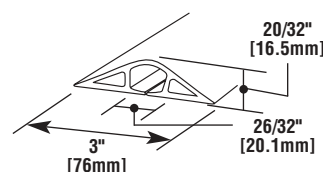

Conduct Ordering Information

Conduct Product Specifications

CATALOG NUMBER	COLOR	LENGTH	
		Inches	[mm]
BE1200-5	Beige	5'	[1.5m]
BE1200-5R*	Beige	5'	[1.5m]
BE1200-10	Beige	10'	[3.0m]
BE1200-50	Beige	50'	[15.2m]
BK1200-5	Black	5'	[1.5m]
BK1200-10	Black	10'	[3.0m]
BK1200-50	Black	50'	[15.2m]
BR1200-5	Brown	5'	[1.5m]
BR1200-5R*	Brown	5'	[1.5m]
BR1200-10	Brown	10'	[3.0m]
BR1200-50	Brown	50'	[15.2m]
GR1200-5	Gray	5'	[1.5m]
GR1200-5R*	Gray	5'	[1.5m]
GR1200-10	Gray	10'	[3.0m]
GR1200-50	Gray	50'	[15.2m]
YL1200-50	High Visibility Yellow	50'	[15.2m]
BE1400-5	Beige	5'	[1.5m]
BE1400-10	Beige	10'	[3.0m]
BE1400-50	Beige	50'	[15.2m]
BK1400-5	Black	5'	[1.5m]
BK1400-10	Black	10'	[3.0m]
BK1400-50	Black	50'	[15.2m]
BR1400-5	Brown	5'	[1.5m]
BR1400-10	Brown	10'	[3.0m]
BR1400-50	Brown	50'	[15.2m]
GR1400-5	Gray	5'	[1.5m]
GR1400-10	Gray	10'	[3.0m]
GR1400-50	Gray	50'	[15.2m]
YL1400-50	High Visibility Yellow	50'	[15.2m]
BE1600-5	Beige	5'	[1.5m]
BE1600-10	Beige	10'	[3.0m]
BE1600-25	Beige	25'	[7.6m]
BK1600-5	Black	5'	[1.5m]
BK1600-10	Black	10'	[3.0m]
BK1600-25	Black	25'	[7.6m]
BR1600-5	Brown	5'	[1.5m]
BR1600-10	Brown	10'	[3.0m]
BR1600-25	Brown	25'	[7.6m]
GR1600-5	Gray	5'	[1.5m]
GR1600-10	Gray	10'	[3.0m]
GR1600-25	Gray	25'	[7.6m]
YL1600-25	High Visibility Yellow	25'	[7.6m]

1200 Series

1400 Series

1600 Series

Conduct Accessories

Catalog No./Item	Description/Specifications
DST2	 <p>Double-Sided Tape – For long term installation. 2" wide x 17 yards [51mm x 15.5m] in length.</p>