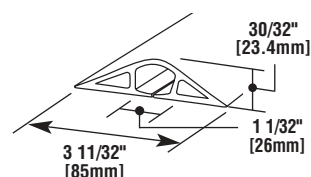

Conduct Ordering Information

Conduct Product Specifications

CATALOG NUMBER	COLOR	LENGTH	
		Inches	[mm]
BE1200-5	Beige	5'	[1.5m]
BE1200-5R*	Beige	5'	[1.5m]
BE1200-10	Beige	10'	[3.0m]
BE1200-50	Beige	50'	[15.2m]
BK1200-5	Black	5'	[1.5m]
BK1200-10	Black	10'	[3.0m]
BK1200-50	Black	50'	[15.2m]
BR1200-5	Brown	5'	[1.5m]
BR1200-5R*	Brown	5'	[1.5m]
BR1200-10	Brown	10'	[3.0m]
BR1200-50	Brown	50'	[15.2m]
GR1200-5	Gray	5'	[1.5m]
GR1200-5R*	Gray	5'	[1.5m]
GR1200-10	Gray	10'	[3.0m]
GR1200-50	Gray	50'	[15.2m]
YL1200-50	High Visibility Yellow	50'	[15.2m]
BE1400-5	Beige	5'	[1.5m]
BE1400-10	Beige	10'	[3.0m]
BE1400-50	Beige	50'	[15.2m]
BK1400-5	Black	5'	[1.5m]
BK1400-10	Black	10'	[3.0m]
BK1400-50	Black	50'	[15.2m]
BR1400-5	Brown	5'	[1.5m]
BR1400-10	Brown	10'	[3.0m]
BR1400-50	Brown	50'	[15.2m]
GR1400-5	Gray	5'	[1.5m]
GR1400-10	Gray	10'	[3.0m]
GR1400-50	Gray	50'	[15.2m]
YL1400-50	High Visibility Yellow	50'	[15.2m]
BE1600-5	Beige	5'	[1.5m]
BE1600-10	Beige	10'	[3.0m]
BE1600-25	Beige	25'	[7.6m]
BK1600-5	Black	5'	[1.5m]
BK1600-10	Black	10'	[3.0m]
BK1600-25	Black	25'	[7.6m]
BR1600-5	Brown	5'	[1.5m]
BR1600-10	Brown	10'	[3.0m]
BR1600-25	Brown	25'	[7.6m]
GR1600-5	Gray	5'	[1.5m]
GR1600-10	Gray	10'	[3.0m]
GR1600-25	Gray	25'	[7.6m]
YL1600-25	High Visibility Yellow	25'	[7.6m]

1200 Series

1400 Series

1600 Series

Conduct Accessories

Catalog No./Item	Description/Specifications
DST2	 <p>Double-Sided Tape – For long term installation. 2" wide x 17 yards [51mm x 15.5m] in length.</p>