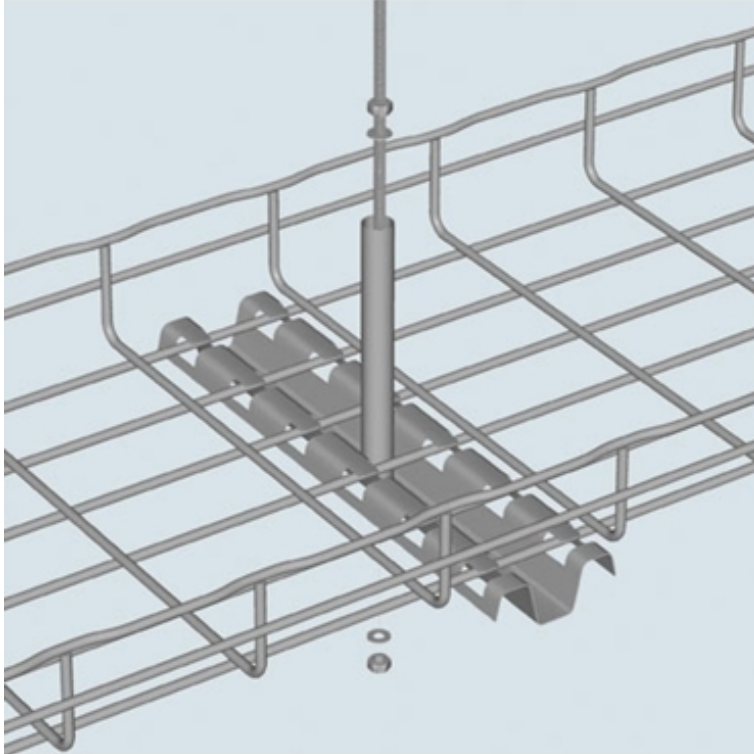

Center Hanger - FAS PCH

Cablofil Wiremesh Cable Tray concept based upon performance, safety and economy; three qualities which make Cablofil Wiremesh Cable Tray system preferred by installers. Cablofil adapts to the most complex configurations, and its structure gives maximum strength for minimum weight. The ease of creating fittings, carried out on site, as well as the wide range of unique and universal accessories gives complete freedom in routing combined with exceptionally fast installation.

FEATURES

- Only one threaded rod is needed to suspend tray.
- Suspension tube protects cables.
- 6" & 18" Center Hangers have offset suspension tube to avoid center wire.
- Threaded rod, nuts and washers sold separately.
- Balanced loading recommended.