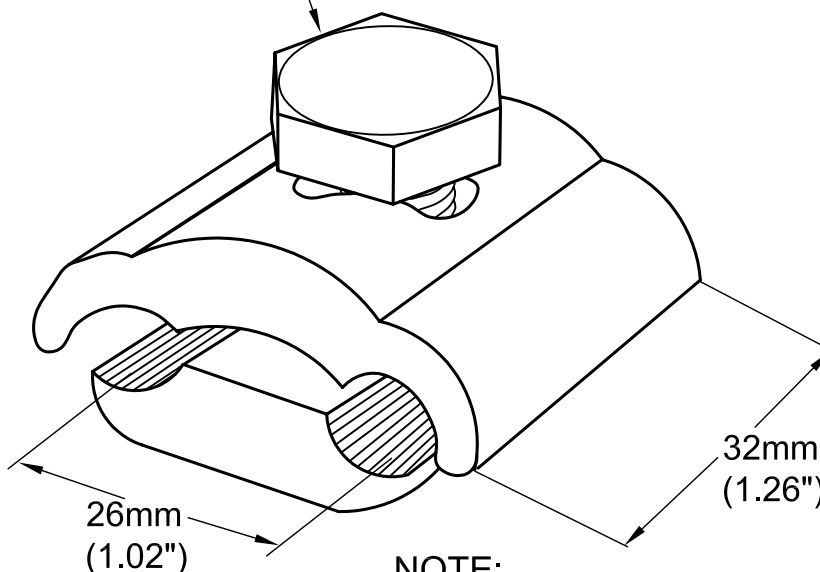

GNDCL GROUNDING LUG

CABLOFIL®

INNOVATORS IN CABLE MANAGEMENT

8319 State Route 4
 Mascoutah IL 62258
 Phone: 800-658-4641
 618-566-3230
 Fax: 618-566-3250
www.cablofil.com

3/8" Galv
 Hardware

NOTE:
 USE ONE ON EACH 60' OF TRAY RUN AND
 AT TRAY ENDS OR IF TRAY IS AN
 EQUIPMENT GROUNDING CONDUCTOR,
 ONE FOR EACH TRAY SECTION.
 ACCOMMODATES GAUGES 2/0 - 6 AWG.
 IMAGE OF LUG PROVIDED MAY VARY.

lb

0.23

AL

GNDCL