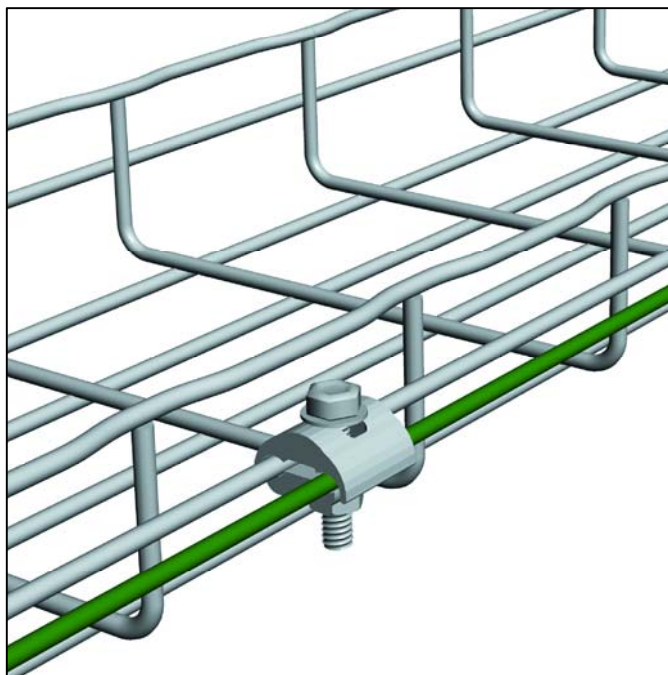

GNDCL GROUNDING LUG

CABLOFIL®

INNOVATORS IN CABLE MANAGEMENT

8319 State Route 4
 Mascoutah IL 62258
 Phone: 800-658-4641
 618-566-3230
 Fax: 618-566-3250
www.cablofil.com

3/8" Galv
 Hardware

NOTE:
 USE ONE ON EACH 60' OF TRAY RUN AND
 AT TRAY ENDS OR IF TRAY IS AN
 EQUIPMENT GROUNDING CONDUCTOR,
 ONE FOR EACH TRAY SECTION.
 ACCOMMODATES GAUGES 2/0 - 6 AWG.
 IMAGE OF LUG PROVIDED MAY VARY.