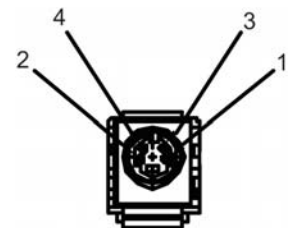

Delivers high-quality S-Video signals.

High-impact, flame-retardant polymer.

SPECIFICATIONS

- ◆ **Connector:**
 - Body: Brass
 - Plating: Nickel 100µ"
 - Pin: Brass-Nickel Plated
- ◆ **Performance:**
 - Mating Cycles: 500+
- ◆ **Impedance:**
 - S-Video female connector: 75 Ohms.
- ◆ **Material:**
 - Housing: Flame Retardant Polymer (UL 94V-0)
- ◆ **Signal Transmitted:**
 - Luminance signal (Y)
 - Chrominance signal (C)

INSTALLATION TIPS

Termination: The S-Video coupler utilize standard 4-Pin DIN connectors, either pre-terminated as a patch cord or field attachable connector customized in the field.

Important: Always allow for clearance behind connection location to ensure for proper bend radius.

CONNECTOR SPECIFICATIONS

Front nose view

Pin	Name	Description
1	GND	Ground Y
2	GND	Ground C
3	Y	Intensity (Luminance)
4	C	Color (Chrominance)

Front view

AV Connector, S-Video F/F Coupler

Sold in carton increments only. Carton contains - keystone connectors (individually bagged).