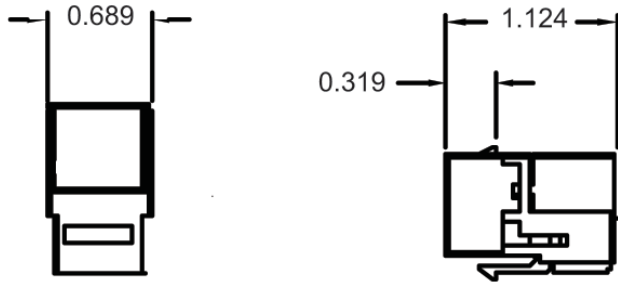

AV Connector, S-Video F/F Coupler

Sold in carton increments only. Carton contains - keystone connectors (individually bagged).

Color Catalog No.
Black **SFSVBK**

DIMENSIONS