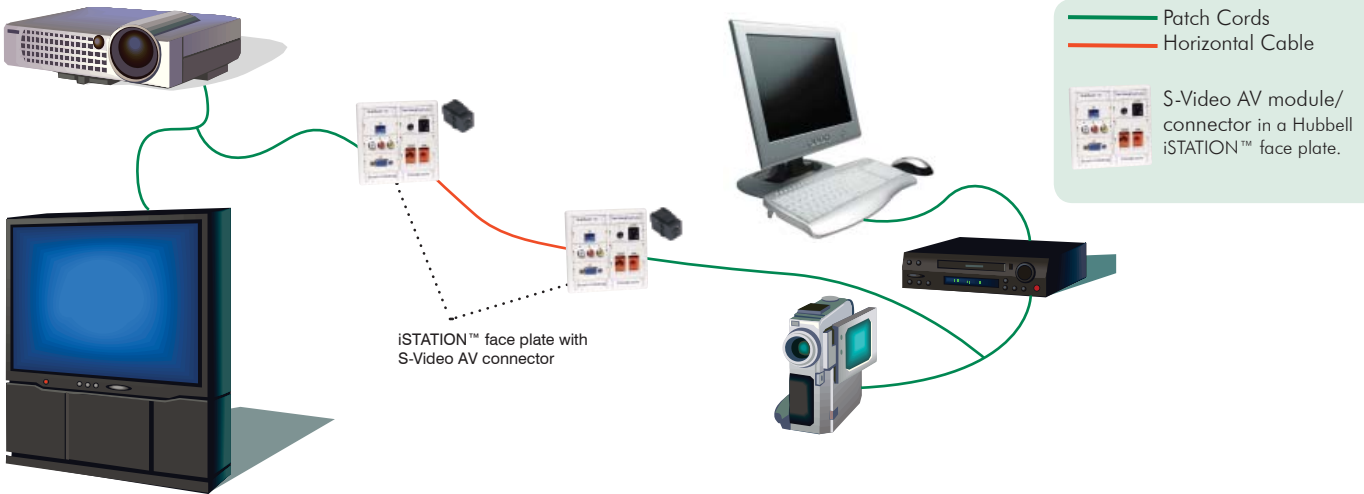

TYPICAL APPLICATIONS

Hubbell Premise Wiring

HUBBELL INCORPORATED (Delaware)
14 Lord's Hill Road • Stonington, CT 06378-0901 • (860) 535-8326 • 800-626-0005
Fax: (860) 535-8328 • Internet site: <http://www.hubbell-premise.com>

Worldwide Locations

Hubbell Premise Wiring, Asia Pacific
Hubbell Canada Inc.
Hubbell Premise Wiring, Central America
Hubbell Premise Wiring, China
Hubbell Premise Wiring, Europe
Hubbell Premise Wiring, India
Hubbell Int'l. Inc., Korea Branch

852-2836-7131
905-839-1138
506-309-4158
86-21-6374 2660
44-01283 500500
91-80-4022-4089
(82 2) 2607 1363

Fax: 852-2836-7132
Fax: 905-839-9108
Fax: 506-260-1616
Fax: 86-21-6374 2799
Fax: 44-01283 500400
Fax: 91-80-4022-4033
Fax: (82 2) 2603 7386

Hubbell Premise Wiring, Latin America
Hubbell de Mexico, S.A. de C.V.
Hubbell Premise Wiring, Middle East
Hubbell Premise Wiring, Puerto Rico
Hubbell-Taian Co., Ltd., Taiwan
Hubbell Premise Wiring, Venezuela

305-408-4501
(5255) 9151-9999
971-4-393-4192
787-855-1075
886-2-2522-1862
58-212-5156482

Fax: 305-408-8201
Fax: (5255) 9151-9989
Fax: 971-4-393-4194
Fax: 787-855-3265
Fax: 886-2-2522-1872
Fax: 58-212-6627258