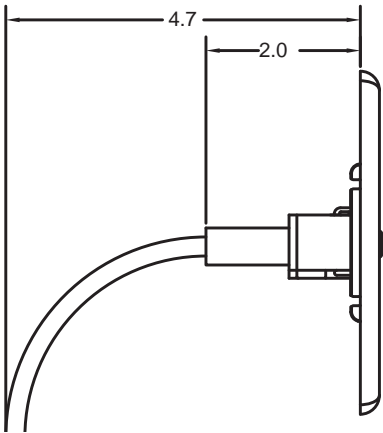

CONNECTOR DEPTH CHART