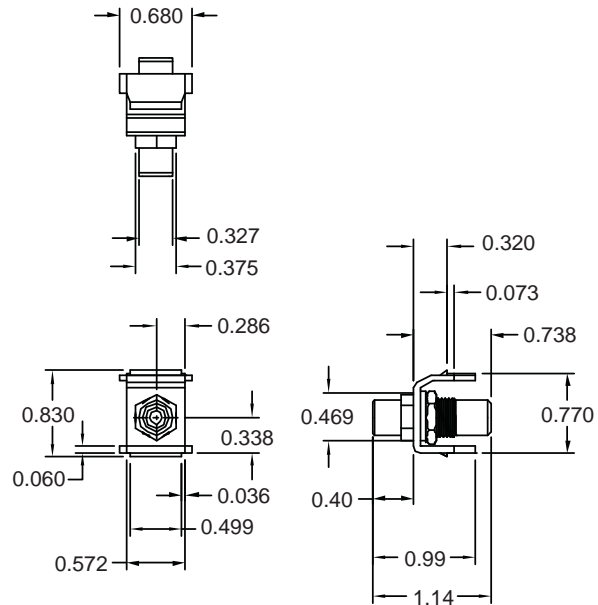

DIMENSIONS