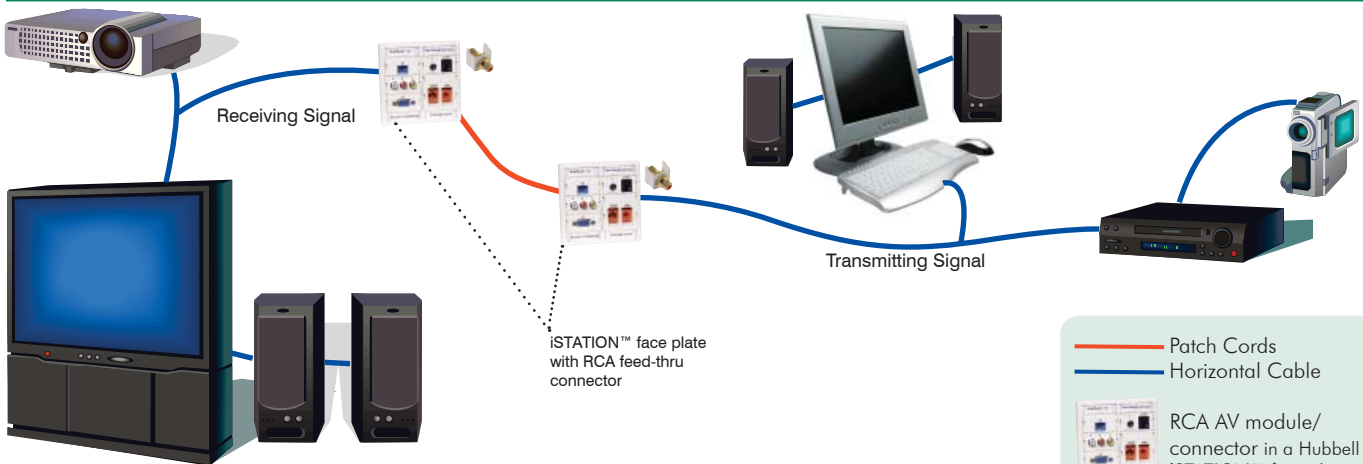

TYPICAL APPLICATION

— Patch Cords
— Horizontal Cable

RCA AV module/
connector in a Hubbell
iSTATION™ face plate.

Hubbell Premise Wiring

HUBBELL INCORPORATED (Delaware)
14 Lord's Hill Road • Stonington, CT 06378-0901 • (860) 535-8326 • 800-626-0005
Fax: (860) 535-8328 • Internet site: <http://www.hubbell-premise.com>

Worldwide Locations

Hubbell Premise Wiring, Asia Pacific
Hubbell Canada Inc.
Hubbell Premise Wiring, Central America
Hubbell Premise Wiring, China
Hubbell Premise Wiring, Europe
Hubbell Premise Wiring, India
Hubbell Int'l. Inc., Korea Branch

852-2836-7131
905-839-1138
506-309-4158
86-21-6374 2660
44-01283 500500
91-80-4022-4089
(82 2) 2607 1363

Fax: 852-2836-7132
Fax: 905-839-9108
Fax: 506-260-1616
Fax: 86-21-6374 2799
Fax: 44-01283 500400
Fax: 91-80-4022-4033
Fax: (82 2) 2603 7386

Hubbell Premise Wiring, Latin America
Hubbell de Mexico, S.A. de C.V.
Hubbell Premise Wiring, Middle East
Hubbell Premise Wiring, Puerto Rico
Hubbell-Taian Co., Ltd., Taiwan
Hubbell Premise Wiring, Venezuela

305-408-4501
(5255) 9151-9999
971-4-393-4192
787-855-1075
886-2-2522-1862
58-212-5156482

Fax: 305-408-8201
Fax: (5255) 9151-9989
Fax: 971-4-393-4194
Fax: 787-855-3265
Fax: 886-2-2522-1872
Fax: 58-212-6627258