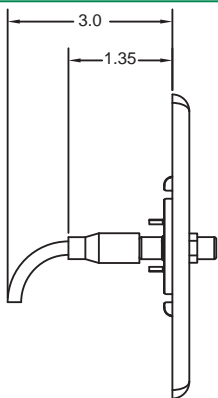

AV Connector, RCA Feed-Thru

Sold in carton increments only. Carton contains - 25 keystone connectors (individually bagged).

Housing/Insulator Color	Plating	Catalog No.
See below	Gold	SFRCXXFFXX
Housing: Office White	Nickel	SFRCXXFF

XX = Housing Color: "AL" = Almond; "BK" = Black; "EI" = Electric Ivory; "GY" = Gray; "LA" = Light Almond; "OW" = Office White; "W" = White.

XX = Insulator Color: "BK" = Black; "B" = Blue; "GN" = Green; "OR" = Orange; "R" = Red; "W" = White; "Y" = Yellow.

RCA INSULATOR COLOR: APPLICATIONS

Color	Audio	Video
Red	Right Signal	Component - Red (Pr/Cr)
White	Left Signal	
Yellow		Composite
Blue		Component - Blue (Pb/Cb)
Green		Component - Green (Y)
Black	Mono/Right	
Orange	Digital (S/PDIF)	Digital (S/PDIF)

CONNECTOR DEPTH CHART