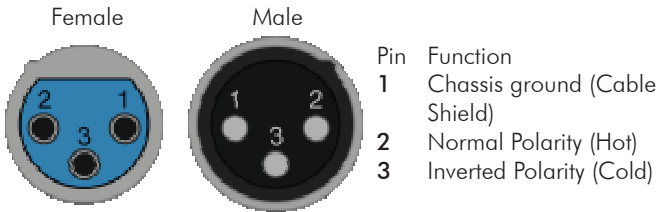

CONNECTOR DEPTH CHART

CONNECTOR PIN OUT

DIMENSIONS

iSTATION™ COMPATIBLE

Work Station and Cross-Connect Solutions

- iSTATION™ Front-loading Plates
- Decorator Frames
- iSTATION™ UDX Multimedia Panels
- iFRAME® Vertical Patch Panel