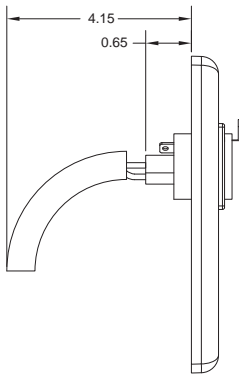

AV Connector, Pro-AV XLR, 3-pole, ST

Qty. 10-pack
Catalog No. **XLRST10**

AV Modules, Pro-AV Blank

Description Pro-AV Blank, Unloaded, 1.5 Unit, 10-pk
Catalog No. **IMAVB15XX**

XX = Housing Colors

"AL" = Almond; "BK" = Black; "EI" = Electric Ivory; "GY" = Gray;
"LA" = Light Almond; "OW" = Office White; "W" = White.

CONNECTOR DEPTH CHART