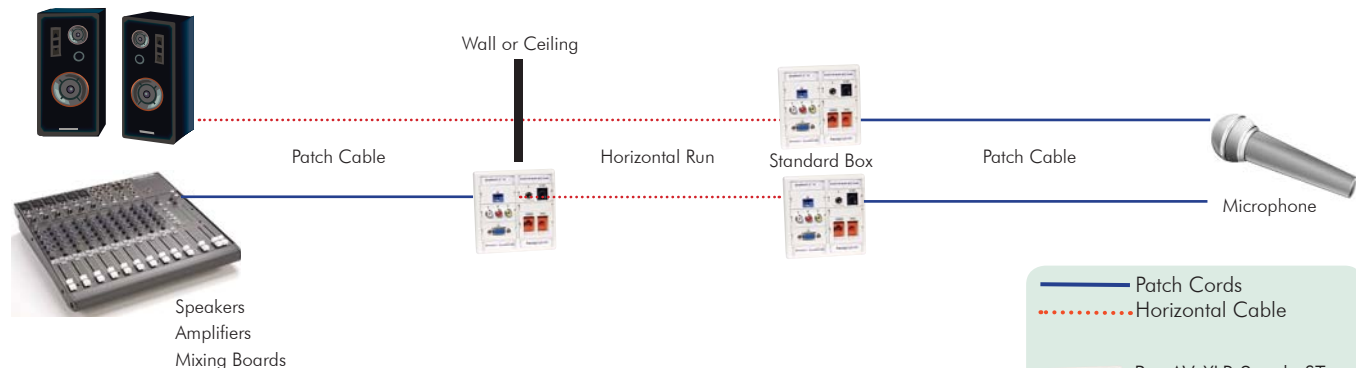

TYPICAL APPLICATIONS

Pro-AV, XLR 3-pole ST Connector in Hubbell iSTATION™ face plate.

Hubbell Premise Wiring

HUBBELL INCORPORATED (Delaware)
14 Lord's Hill Road • Stonington, CT 06378-0901 • (860) 535-8326 • 800-626-0005
Fax: (860) 535-8328 • Internet site: <http://www.hubbell-premise.com>

Worldwide Locations

Hubbell Premise Wiring, Asia Pacific
Hubbell Canada Inc.
Hubbell Premise Wiring, Central America
Hubbell Premise Wiring, China
Hubbell Premise Wiring, Europe
Hubbell Premise Wiring, India
Hubbell Int'l. Inc., Korea Branch

852-2836-7131
905-839-1138
506-309-4158
86-21-6374 2660
44-01283 500500
91-80-4022-4089
(82 2) 2607 1363

852-2836-7132
905-839-9108
506-260-1616
86-21-6374 2799
44-01283 500400
91-80-4022-4033
(82 2) 2603 7386

Hubbell Premise Wiring, Latin America
Hubbell de Mexico, S.A. de C.V.
Hubbell Premise Wiring, Middle East
Hubbell Premise Wiring, Puerto Rico
Hubbell-Taian Co., Ltd., Taiwan
Hubbell Premise Wiring, Venezuela

305-408-4501
(5255) 9151-9999
971-4-393-4192
787-855-1075
886-2-2522-1862
58-212-5156482

305-408-8201
Fax: (5255) 9151-9989
971-4-393-4194
Fax: 787-855-3265
Fax: 886-2-2522-1872
Fax: 58-212-6627258