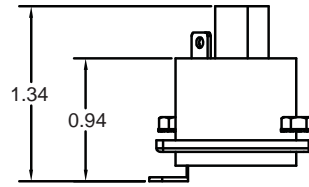

CONNECTOR DEPTH CHART

CONNECTOR PIN OUT

DIMENSIONS

iSTATION™ COMPATIBLE

Work Station and Cross-Connect Solutions

- iSTATION™ Front-loading Plates
- Decorator Frames
- iSTATION™ UDX Multimedia Panels
- iFRAME® Vertical Patch Panel