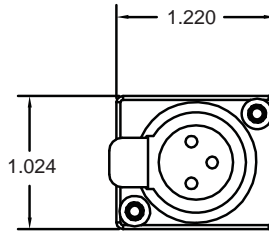

CONNECTOR DEPTH CHART

CONNECTOR PIN OUT

DIMENSIONS

iSTATION™ COMPATIBLE

Work Station and Cross-Connect Solutions

- iSTATION™ Front-loading Plates
- Decorator Frames
- iSTATION™ UDX Multimedia Panels
- iFRAME® Vertical Patch Panel