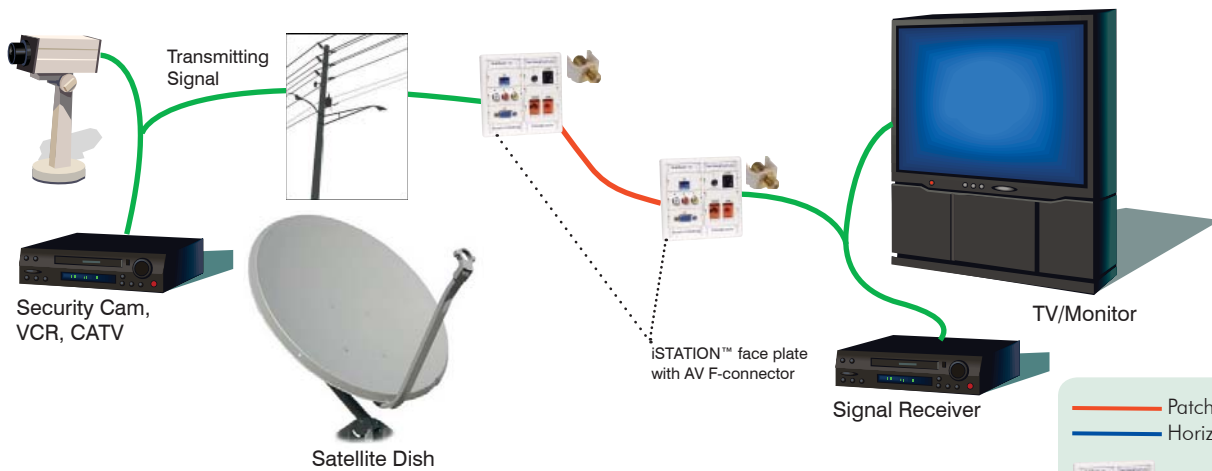

TYPICAL APPLICATION

— Patch Cords
— Horizontal Cable

AV F-Connector in a Hubbell iSTATION™ face plate.

Hubbell Premise Wiring

HUBBELL INCORPORATED (Delaware)
14 Lord's Hill Road • Stonington, CT 06378-0901 • (860) 535-8326 • 800-626-0005
Fax: (860) 535-8328 • Internet site: <http://www.hubbell-premise.com>

Worldwide Locations

Hubbell Premise Wiring, Asia Pacific
Hubbell Canada Inc.
Hubbell Premise Wiring, Central America
Hubbell Premise Wiring, China
Hubbell Premise Wiring, Europe
Hubbell Premise Wiring, India
Hubbell Int'l. Inc., Korea Branch

852-2836-7131
905-839-1138
506-309-4158
86-21-6374 2660
44-01283 500500
91-80-4022-4089
(82 2) 2607 1363

Fax: 852-2836-7132
Fax: 905-839-9108
Fax: 506-260-1616
Fax: 86-21-6374 2799
Fax: 44-01283 500400
Fax: 91-80-4022-4033
Fax: (82 2) 2603 7386

Hubbell Premise Wiring, Latin America
Hubbell de Mexico, S.A. de C.V.
Hubbell Premise Wiring, Middle East
Hubbell Premise Wiring, Puerto Rico
Hubbell-Taian Co., Ltd., Taiwan
Hubbell Premise Wiring, Venezuela

305-408-4501
(5255) 9151-9999
971-4-393-4192
787-855-1075
886-2-2522-1862
58-212-5156482

Fax: 305-408-8201
Fax: (5255) 9151-9989
Fax: 971-4-393-4194
Fax: 787-855-3265
Fax: 886-2-2522-1872
Fax: 58-212-6627258