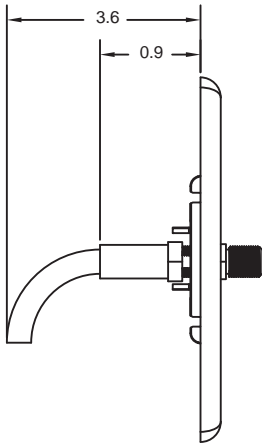

"AL" = Almond; "B" = Black; "EI" = Electric Ivory; "GY" = Gray;  
"LA" = Light Almond; "OW" = Office White; "W" = White.

**F-Type Plugs and Tools**

Sold in bags of 25.

Termination Type	Cable Type	No. of Pieces	Catalog No.
Compression	RG6	1	<b>FRG625</b>
Compression	RG59	1	<b>FRG5925</b>
Crimp	RG6	1	<b>FRG6C25</b>

Tools	Catalog No.
Crimp Tool Frame (die-sets sold separately)	<b>UCT</b>
RG6 and RG59 Crimp Die-Set	<b>CDTSRG659</b>
RG6 and RG59 Compression Tool	<b>COMPTRG659</b>

**CONNECTOR DEPTH CHART**

**DIMENSIONS**