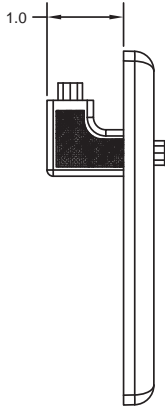

- ▲ Projectors.
- ▲ Flat panel monitors.
- ▲ Smart whiteboard technology.
- ▲ Desktop and laptop computers.

INSTALLATION TIPS

Important: Always allow for clearance behind connection location to ensure for proper bend radius with VGA cable assemblies.

AV Connector, 15-pin 90° Gender Changer

Qty.	Catalog No.
1-pack	15901
10-pack	159010

Unloaded 15-/9-pin HDMI Plates, Frames, Modules

Description	Catalog No.
HDMI 15/9-pin Blank, Unloaded, 1 Unit, 10-pk	IMBDS1XX
HDMI/15/9-pin Blank, Angled Unloaded, 1.5 Unit, 1-pk	IMBDSA15XX
HDMI 15/9-pin AV, Panel Mount Connector, 3.5mm, Blank, 2 Unit, 1-pk	IMB153X2XX
HDMI 15/9-pin, 3.5mm, Blank, 1.5 Unit 1-pk	IMB15315XX
HDMI 15/9-pin, Decorator Frame, 1-gang, 10-pk	IMISFB15XX

XX = Housing Colors

"AL" = Almond; "BK" = Black; "EI" = Electric Ivory; "GY" = Gray; "LA" = Light Almond; "OW" = Office White; "W" = White.

CONNECTOR DEPTH CHART

DIMENSIONS

iSTATION™ COMPATIBLE

Work Station and Cross-Connect Solutions