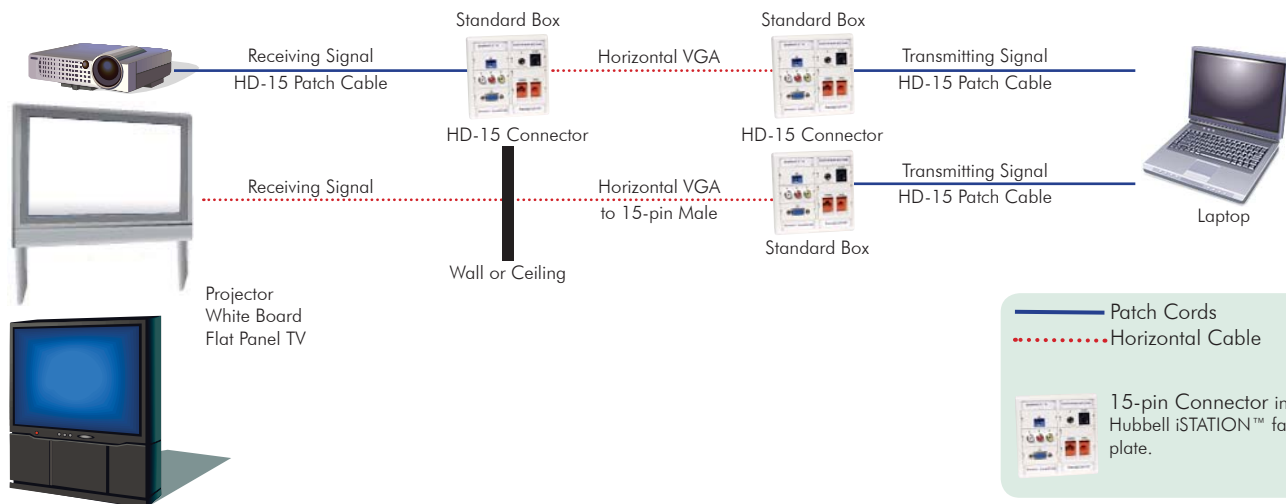

TYPICAL APPLICATIONS

Hubbell Premise Wiring

HUBBELL INCORPORATED (Delaware)
14 Lord's Hill Road • Stonington, CT 06378-0901 • (860) 535-8326 • 800-626-0005
Fax: (860) 535-8328 • Internet site: <http://www.hubbell-premise.com>

Worldwide Locations

Hubbell Premise Wiring, Asia Pacific Hubbell Canada Inc. Hubbell Premise Wiring, Central America Hubbell Premise Wiring, China Hubbell Premise Wiring, Europe Hubbell Premise Wiring, India Hubbell Int'l. Inc., Korea Branch	852-2836-7131 905-839-1138 506-309-4158 86-21-6374 2660 44-01283 500500 91-80-4022-4089 (82 2) 2607 1363	Fax: 852-2836-7132 Fax: 905-839-9108 Fax: 506-260-1616 Fax: 86-21-6374 2799 Fax: 44-01283 500400 Fax: 91-80-4022-4033 Fax: (82 2) 2603 7386	Hubbell Premise Wiring, Latin America Hubbell de Mexico, S.A. de C.V. Hubbell Premise Wiring, Middle East Hubbell Premise Wiring, Puerto Rico Hubbell-Taian Co., Ltd., Taiwan Hubbell Premise Wiring, Venezuela	305-408-4501 (5255) 9151-9999 971-4-393-4192 787-855-1075 886-2-2522-1862 58-212-5156482	Fax: 305-408-8201 Fax: (5255) 9151-9989 Fax: 971-4-393-4194 Fax: 787-855-3265 Fax: 886-2-2522-1872 Fax: 58-212-6627258