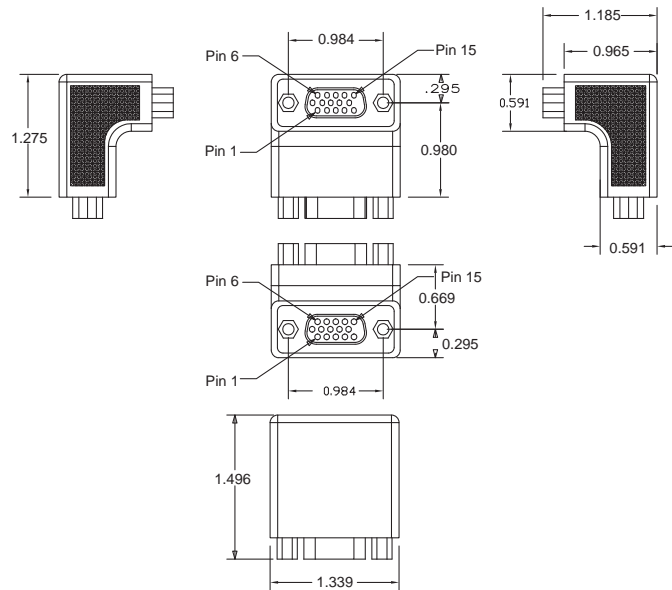

Hubbell's high-density 15-pin 90° gender changer provides an easy way to run a VGA style application when depth and capacity is an issue. The high performance, high quality video connection is designed for minimal signal loss delivering a transparent video stream to the viewing device. Providing flexibility and ease-of-use for VGA applications, our DB15 degree gender changer fits into a high-density 1 unit iSTATION™ module allowing for 2 additional units to be placed into a single-gang faceplate for additional applications.

- ▲ Projectors.
- ▲ Flat panel monitors.
- ▲ Smart whiteboard technology.
- ▲ Desktop and laptop computers.

INSTALLATION TIPS

Important: Always allow for clearance behind connection location to ensure for proper bend radius with VGA cable assemblies.

AV Connector, 15-pin 90° Gender Changer

Qty.	Catalog No.
1-pack	15901
10-pack	159010

Unloaded 15-/9-pin HDMI Plates, Frames, Modules

Description	Catalog No.
HDMI 15/9-pin Blank, Unloaded, 1 Unit, 10-pk	IMBDS1XX
HDMI/15/9-pin Blank, Angled Unloaded, 1.5 Unit, 1-pk	IMBDSA15XX
HDMI 15/9-pin AV, Panel Mount Connector, 3.5mm, Blank, 2 Unit, 1-pk	IMB153X2XX
HDMI 15/9-pin, 3.5mm, Blank, 1.5 Unit 1-pk	IMB15315XX
HDMI 15/9-pin, Decorator Frame, 1-gang, 10-pk	IMISFB15XX

XX = Housing Colors

"AL" = Almond; "BK" = Black; "EI" = Electric Ivory; "GY" = Gray; "LA" = Light Almond; "OW" = Office White; "W" = White.

CONNECTOR DEPTH CHART

DIMENSIONS

iSTATION™ COMPATIBLE

Work Station and Cross-Connect Solutions