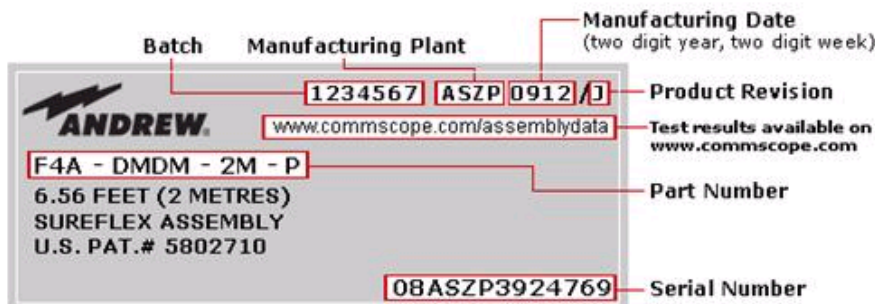

L4A-DMDM-3M-P

LDF4-50A SureFlex™ Jumper with interface types 7-16 DIN Male and 7-16 DIN Male, 3 m

General Specifications

Body Style, Connector A	Straight
Body Style, Connector B	Straight
Cable Family	LDF4-50A
Interface, Connector A	7-16 DIN Male
Interface, Connector B	7-16 DIN Male
Length	3.000 m | 9.843 ft

Electrical Specifications

3rd Order IMD	-116.00 dBm
DTF, Connector A	-34.00 dB
DTF, Connector B	-34.00 dB

Jumper Assembly Sample Label

Return Loss/VSWR

Frequency Band	VSWR	Return Loss (dB)
698–960 MHz	1.06	30.00
1700–2200 MHz	1.06	30.00

Regulatory Compliance/Certifications

Agency	Classification
ISO 9001:2008	Designed, manufactured and/or distributed under this quality management system

Included Products

LDF4-50A — LDF4-50A, HELIAX® Low Density Foam Coaxial Cable, corrugated copper, 1/2 in, black PE jacket

LDF4-50A-E1 — LDF4-50A-E1, HELIAX® Low Density Foam Coaxial Cable, corrugated copper, 1/2 in, black PE jacket