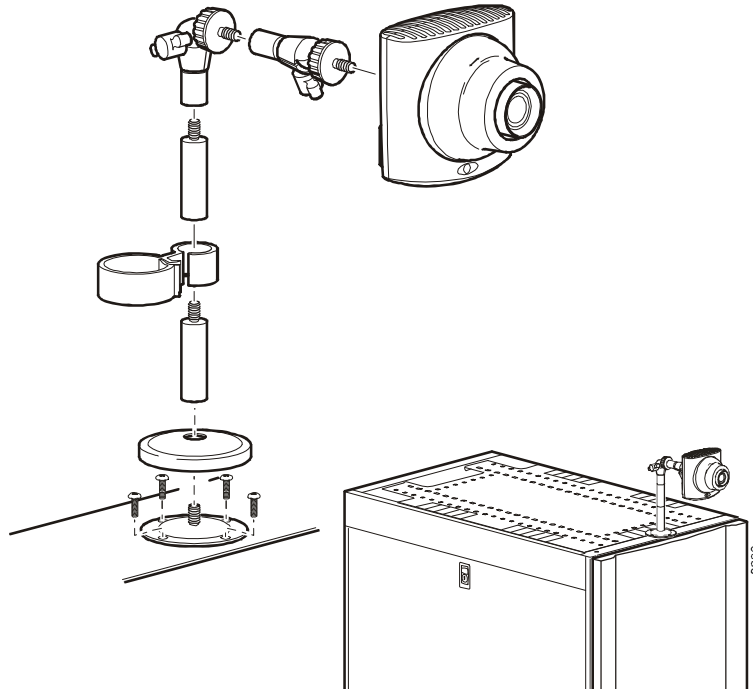

Surface Mounting Bracket for NetBotz[®] Room Monitor Appliance or Camera Pod (NBAC0301) Installation Instructions

Rack roof installation

Surface installation

Ceiling installation

Customer support and warranty information is available at the APC Web site, www.apc.com.