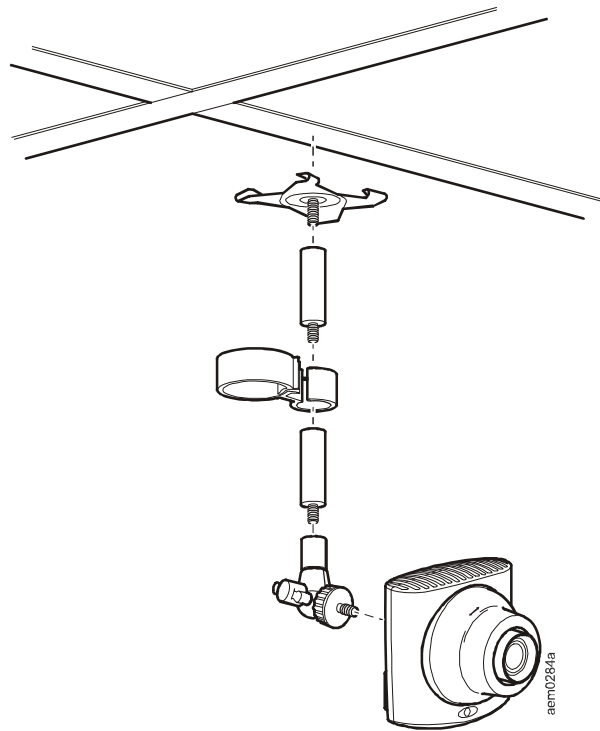

Surface Mounting Bracket for NetBotz[®] Room Monitor Appliance or Camera Pod (NBAC0301) Installation Instructions

Rack roof installation

Surface installation

Ceiling installation

Customer support and warranty information is available at the APC Web site, www.apc.com.