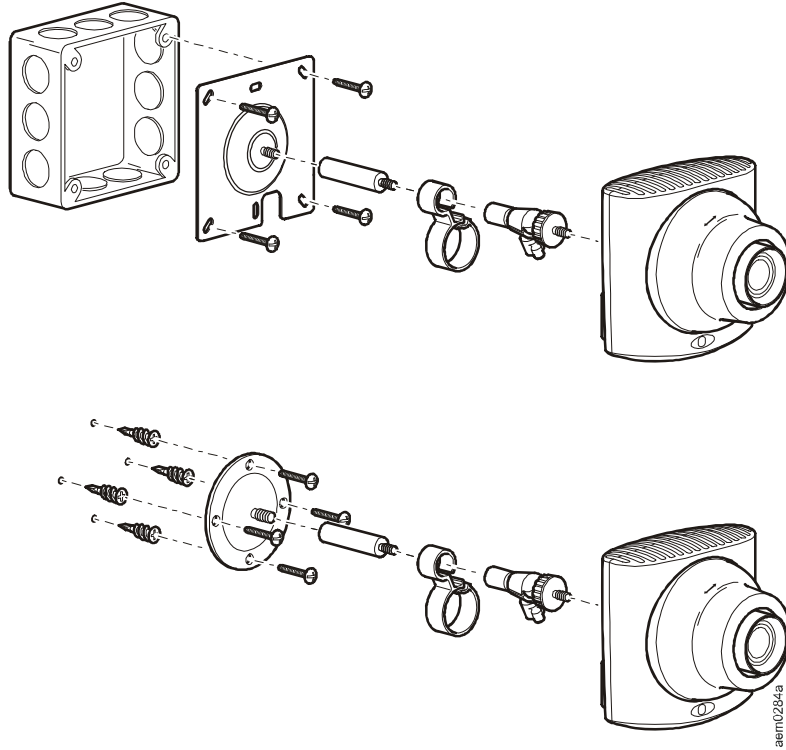

Surface Mounting Bracket for NetBotz[®] Room Monitor Appliance or Camera Pod (NBAC0301) Installation Instructions

Rack roof installation

Surface installation

Ceiling installation

Customer support and warranty information is available at the APC Web site, www.apc.com.