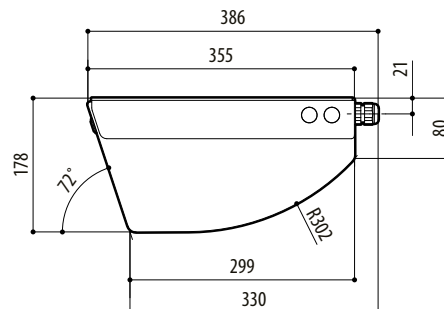

AVTPSC

mm 1:10