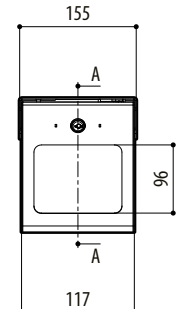

AVTPSC

mm 1:10