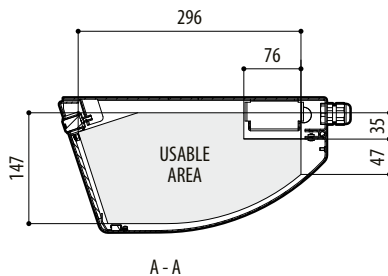

AVTPSC

mm 1:10