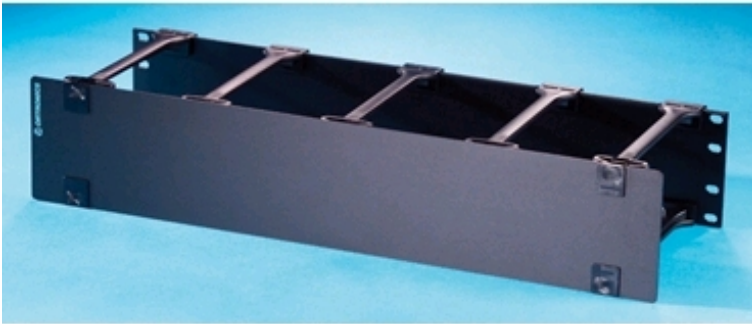

Mighty Mo 6 Horizontal Cable Management Panel - OR-MM6HM62RU

Mighty Mo 6 Horizontal Cable Management Panel, six-port finger spacing, cover, 2 rack units (3.5 x 19"), black

FEATURES

- Six-port finger spacing provides organized management of patch cables horizontally
- Double hinged cover included
- Maximum ring fill capacity using Category 6 cable is 110 cables

BENEFITS

- when used with six-port panels, encourages defined and traceable routing of individual patch cords
- Easy to open or remove for adds, moves and changes
- Excellent where large cable paths are required

Height U S: 3.5"

CONSTRUCTION INFO

Component1: Cable management base - Material1: .125 Aluminum, Finish_Plating1: Painted black

Component2: Cable management fingers - Material2: GE Lexan 101, 141, Finish_Plating2: Black

Component3: Clip for fingers/cover - Material3: GE Lexan, Finish_Plating3: Black

Component4: Cable management cover - Material4: .060 Aluminum, Finish_Plating4: Painted black with blue silkscreen

BUY AMERICAN ACT COMPLIANCE