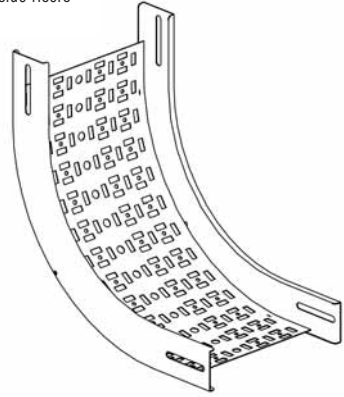

Pre Galvanised & Hot Dipped Galvanised Cable Tray Accessories

Heavy Duty Return Flange (50mm)

Pre Galvanised

Width	Anixter Number
75mm	RM50X075IR-PG
100mm	RM50X100IR-PG
150mm	RM50X150IR-PG
225mm	RM50X225IR-PG
300mm	RM50X300IR-PG
450mm	RM50X450IR-PG
600mm	RM50X600IR-PG

Inside risers

Hot Dipped Galvanised

Width	Anixter Number
75mm	RM50X075IR-GA
100mm	RM50X100IR-GA
150mm	RM50X150IR-GA
225mm	RM50X225IR-GA
300mm	RM50X300IR-GA
450mm	RM50X450IR-GA
600mm	RM50X600IR-GA