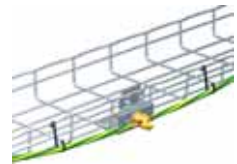

Basket Trays

Cablofil

Accessories

Anixter No	Vendor No	Description
SUBD JUNCTION BOX MOUNTING PLATE		
542650	585120	SUBD, universal junction box support, GS543294
SBDN CONDUIT MOUNTING PLATE		
324300	585410	SBDN mounting plate
EARTHING (GROUNDING)		
324299	585090	SBU, earth terminal support, GS
542651	585050	SB, earth terminal support
542652	585080	SCMT, earth cable support hook, pack of 100
542653	585067	Grounding lug, copper
EARTHING (GROUNDING) GRIFEQUIP		
310172	585327	GRIFEQUIP, grounding clamp
MFPOLYA MULTIFIX PVC PLATE		
542648	585145	MFPOLYA, multifix plate, polyamide
CABLE EXIT PLATE		
542645	585160	DEV 100, protector for cable exiting and entering tray
FAS ROLLER		
542638	011100	FAS Roller, cable pulling tool, box including 6 rollers
IDENTIFICATION CLIPS		
542639	559147	Coloured identification clip, orange
542640	559157	Coloured identification clip, yellow
542641	559167	Coloured identification clip, green
542643	559177	Coloured identification clip, blue
542642	559197	Coloured identification clip, grey