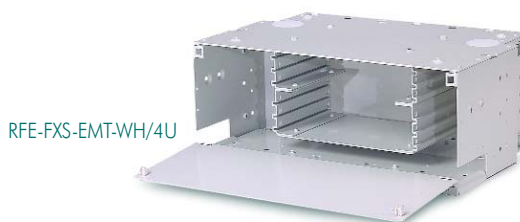

Fiber Enclosures Rack Mounted

CommScope offers several fiber management shelves, including splice, jumper management, termination and combination shelves. CommScope also offers shelves with preinstalled adapter panels and splice trays. See next page for Pre-Loaded Distribution Shelves.

Catalog Number & Description

Rack Mounted Catalog Number	Terminations	Splices	Dimensions	Description
RFE-FXD-EMT-BK/4U RFE-FXD-EMT-WH/4U	Up to 288 LC Up to 144 SC Up to 96 ST	None	7" h X 17" w X 11" d 4U rack space	7" shelf for fiber termination, panels ordered separately
RFE-FXD-EMT-BK/5U RFE-FXD-EMT-WH/5U	Up to 288 LC Up to 144 SC Up to 144 ST	None	9" h X 17" w X 11" d 5U rack space	9" shelf for fiber termination, panels ordered separately
Splice Shelves Catalog Number	Terminations	Splices	Dimensions	Description
RFE-FXS-EMT-WH/3U RFE-FXS-EMT-BK/3U	None	144 single 108 mechanical 54 mass (ribbon)	5" h X 17" w X 11" d 3U rack space	5" splice for mechanical, single fusion or mass fusion splices
RFE-FXS-EMT-WH/4U RFE-FXS-EMT-BK/4U	None	288 single 216 mechanical 108 mass (ribbon)	7" h X 17" w X 11" d 4U rack space	7" splice for mechanical, single fusion or mass fusion splices
Combination Shelves Catalog Number	Terminations	Splices	Dimensions	Description
RFE-FXC-EMT-WH/3U RFE-FXC-EMT-BK/3U	Up to 96 LC Up to 48 SC Up to 32 ST	48 single 36 mechanical 18 mass (ribbon)	5" h X 17" w X 11" d 3U rack space	rack mount, fixed combination, mechanical, single fusion or mass fusion splices
RFE-FXC-EMT-WH/7U RFE-FXC-EMT-BK/7U	Up to 288 LC Up to 144 SC Up to 96 ST	144 single 108 mechanical 54 mass (ribbon)	12" h X 17" w X 11" d 7U rack space	rack mount, fixed combination, mechanical, single fusion or mass fusion splices
Front Access Catalog Number	Terminations	Splices	Dimensions	Description
RFE-SLD-EMT-WH/4U RFE-SLD-EMT-BK/4U	Up to 288 LC Up to 144 SC Up to 96 ST	None	7" h X 17" w X 11" d 4U rack space	7" sliding shelf for fiber termination

See page 30-32 for ordering adapter panels. Splice trays and panels ordered separately.

Code	Description
RFE	Rack Mounted Fiber Enclosure
FXD	Fixed Distribution
FXS	Fixed Fiber Splicing
FXC	Combination Termination and Splicing
SLD	Sliding Distribution
2U	2U Rack units, each rack unit is 1.75" high
3U	3U Rack units, each rack unit is 1.75" high
4U	4U Rack units, each rack unit is 1.75" high
5U	5U Rack units, each rack unit is 1.75" high

If ordering filled shelves then position 3 is used and position 4 becomes MFA or SFA and position 5 becomes LCOX, SCOX or STOXX, with X representing 6, 3, 2 or 1. Positions 4 and 5 then become Positions 6 and 7.