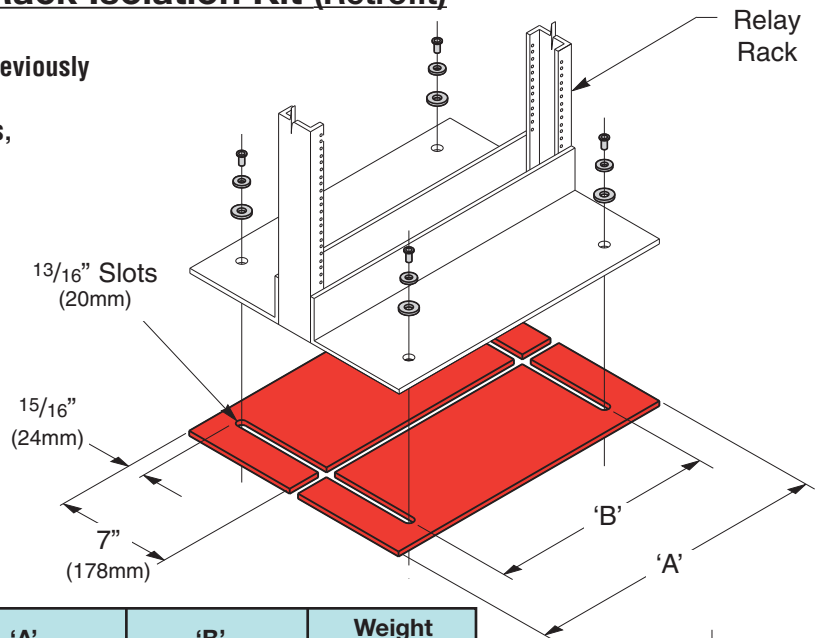

## Self Supported Equipment Rack Isolation Kit

- Use to anchor and provide electrical isolation of self supported equipment rack from concrete.
- Includes: (1) isolation pad, (4) sleeve kits, (4) 3/8"-16 x 2 3/4" (70mm) wedge anchors and hardware.
- Material: Polyester fiberglass - pad  
Steel - anchors and hardware  
6/6 Nylon - sleeve
- Finish: Pad - Red  
Sleeve - Natural  
Anchors and hardware - Clear Zinc (ZN)

| Part Number     | Rack Width |       | 'A'                               |       | 'B' |       | Weight |        |
|-----------------|------------|-------|-----------------------------------|-------|-----|-------|--------|--------|
|                 | In.        | (mm)  | In.                               | (mm)  | In. | (mm)  | Lbs.   | (kg)   |
| <b>SB254101</b> | 19"        | (483) | 20 <sup>5</sup> / <sub>16</sub> " | (516) | 16" | (406) | 2.47   | (1.12) |
| <b>SB254102</b> | 23"        | (584) | 24 <sup>5</sup> / <sub>16</sub> " | (617) | 20" | (508) | 2.86   | (1.30) |

| Part Number     | Rack Width |       | 'A'                               |       | 'B' |       | Weight |        |
|-----------------|------------|-------|-----------------------------------|-------|-----|-------|--------|--------|
|                 | In.        | (mm)  | In.                               | (mm)  | In. | (mm)  | Lbs.   | (kg)   |
| <b>SB254401</b> | 19"        | (483) | 20 <sup>5</sup> / <sub>16</sub> " | (516) | 16" | (406) | 1.80   | (0.82) |
| <b>SB254402</b> | 23"        | (584) | 24 <sup>5</sup> / <sub>16</sub> " | (617) | 20" | (508) | 2.20   | (1.00) |