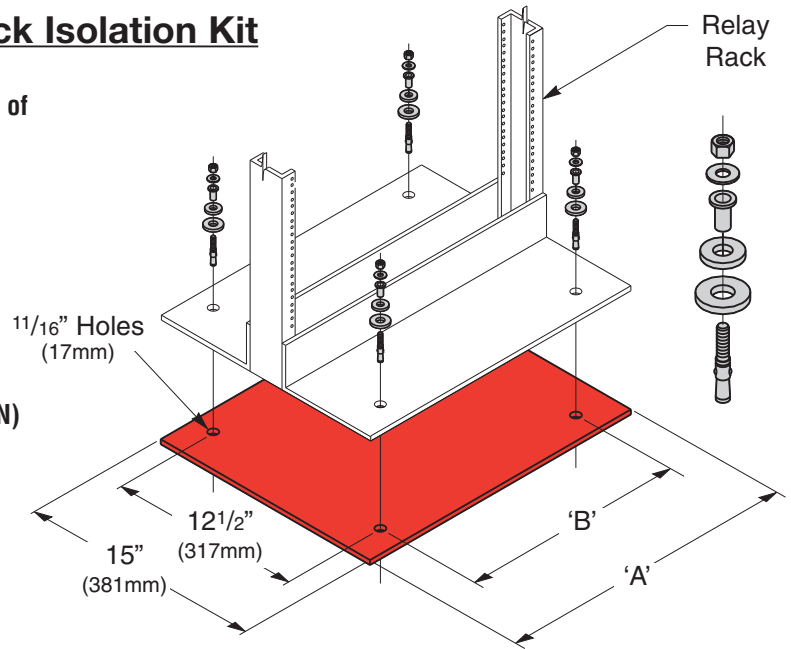

## Self Supported Equipment Rack Isolation Kit

- Use to anchor and provide electrical isolation of self supported equipment rack from concrete.
- Includes: (1) isolation pad, (4) sleeve kits, (4) 3/8"-16 x 2 3/4" (70mm) wedge anchors and hardware.
- Material: Polyester fiberglass - pad  
Steel - anchors and hardware  
6/6 Nylon - sleeve
- Finish: Pad - Red  
Sleeve - Natural  
Anchors and hardware - Clear Zinc (ZN)

| Part Number     | Rack Width |       | 'A'                               |       | 'B' |       | Weight |        |
|-----------------|------------|-------|-----------------------------------|-------|-----|-------|--------|--------|
|                 | In.        | (mm)  | In.                               | (mm)  | In. | (mm)  | Lbs.   | (kg)   |
| <b>SB254101</b> | 19"        | (483) | 20 <sup>5</sup> / <sub>16</sub> " | (516) | 16" | (406) | 2.47   | (1.12) |
| <b>SB254102</b> | 23"        | (584) | 24 <sup>5</sup> / <sub>16</sub> " | (617) | 20" | (508) | 2.86   | (1.30) |

| Part Number     | Rack Width |       | 'A'                               |       | 'B' |       | Weight |        |
|-----------------|------------|-------|-----------------------------------|-------|-----|-------|--------|--------|
|                 | In.        | (mm)  | In.                               | (mm)  | In. | (mm)  | Lbs.   | (kg)   |
| <b>SB254401</b> | 19"        | (483) | 20 <sup>5</sup> / <sub>16</sub> " | (516) | 16" | (406) | 1.80   | (0.82) |
| <b>SB254402</b> | 23"        | (584) | 24 <sup>5</sup> / <sub>16</sub> " | (617) | 20" | (508) | 2.20   | (1.00) |